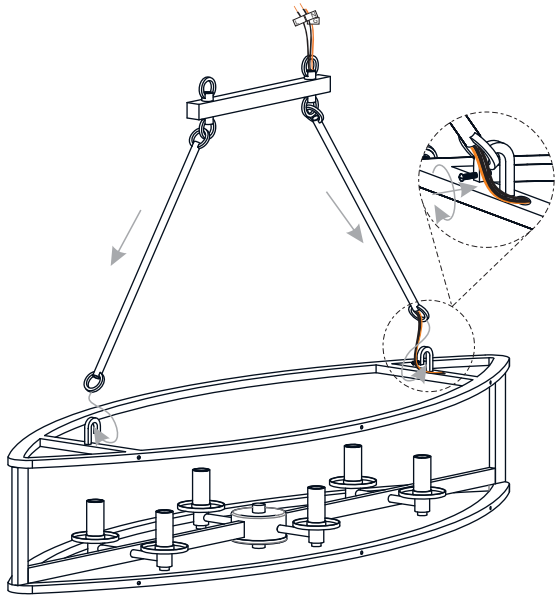

**PACKAGE CONTENTS**

**MOUNTING HARDWARE**

**1 Install Upper Assembly to Fixture Body**

**2 Install Fixture Chains**

**OPTIONAL:** Adjust Chain as desired, using pliers and soft cloth (neither included).

Suggested chain length for Ceiling height:  
 8 feet ceiling: use 8 links of chain and 2 quick links each side  
 9 feet ceiling: use 18 links of chain and 2 quick links each side  
 10 feet ceiling: use 28 links of chain and 2 quick links each side