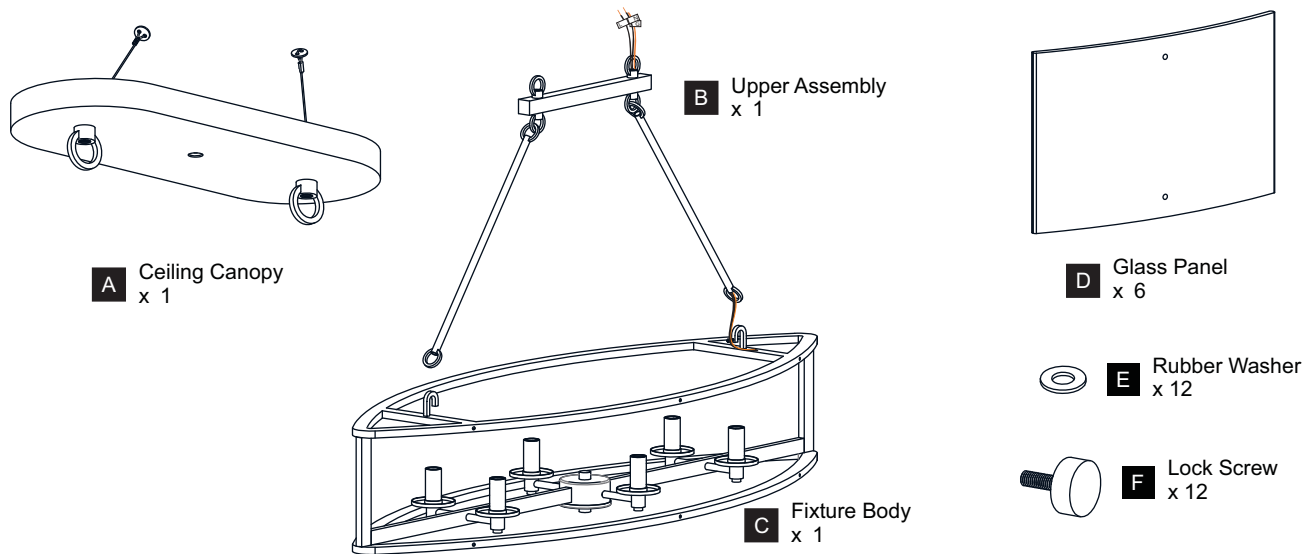

**PACKAGE CONTENTS**

**MOUNTING HARDWARE**

**1 Install Upper Assembly to Fixture Body**

**2 Install Fixture Chains**

**OPTIONAL:** Adjust Chain as desired, using pliers and soft cloth (neither included).

Suggested chain length for Ceiling height:  
 8 feet ceiling: use 8 links of chain and 2 quick links each side  
 9 feet ceiling: use 18 links of chain and 2 quick links each side  
 10 feet ceiling: use 28 links of chain and 2 quick links each side