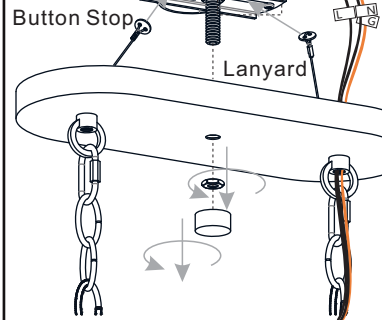

**PACKAGE CONTENTS**

**MOUNTING HARDWARE**

**1 Install Upper Assembly to Fixture Body**

**2 Install Fixture Chains**

**OPTIONAL:** Adjust Chain as desired, using pliers and soft cloth (neither included).

Suggested chain length for Ceiling height:  
 8 feet ceiling: use 8 links of chain and 2 quick links each side  
 9 feet ceiling: use 18 links of chain and 2 quick links each side  
 10 feet ceiling: use 28 links of chain and 2 quick links each side

**3 Pull Supply Wires**

Pull the supply wires with ground wire through the chain alternate links.

**4 Install Crossbar Assembly**

Outlet Box

**5 Install Lanyards**

**6 Wiring**

**7 Install Ceiling Canopy**

# INSTALLATION