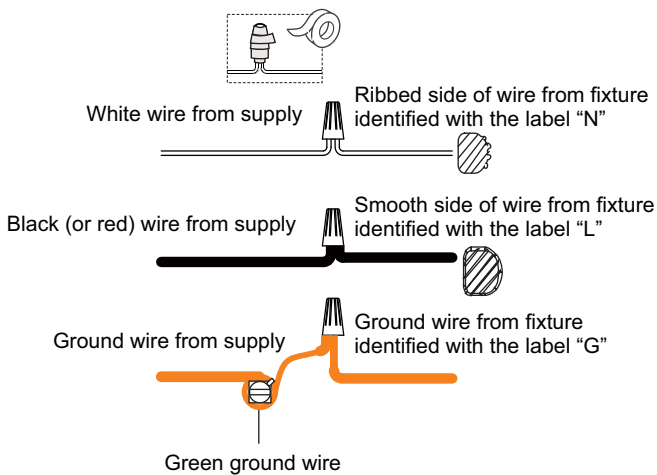

**PACKAGE CONTENTS**

**MOUNTING HARDWARE**

**1 Install Upper Assembly to Fixture Body**

**2 Install Fixture Chains**

**OPTIONAL:** Adjust Chain as desired, using pliers and soft cloth (neither included).

Suggested chain length for Ceiling height:  
 8 feet ceiling: use 8 links of chain and 2 quick links each side  
 9 feet ceiling: use 18 links of chain and 2 quick links each side  
 10 feet ceiling: use 28 links of chain and 2 quick links each side

**3 Pull Supply Wires**

Pull the supply wires with ground wire through the chain alternate links.

**4 Install Crossbar Assembly**

Outlet Box

**5 Install Lanyards**

**6 Wiring**

**7 Install Ceiling Canopy**

# INSTALLATION