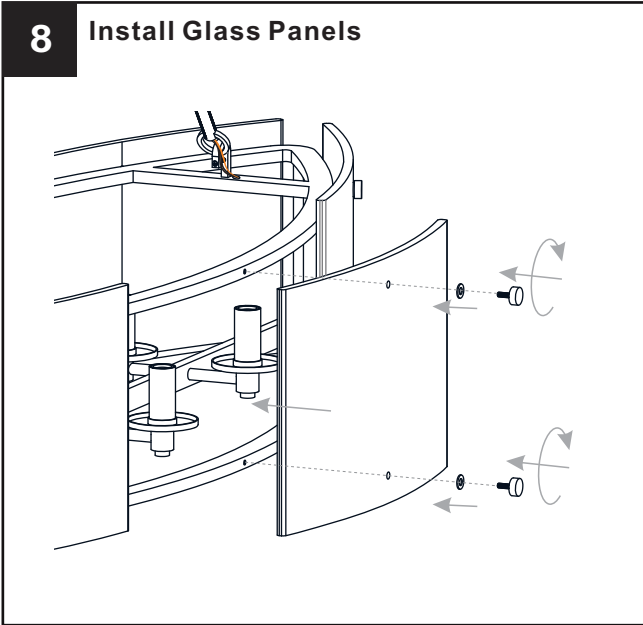

INSTALLATION

8 Install Glass Panels