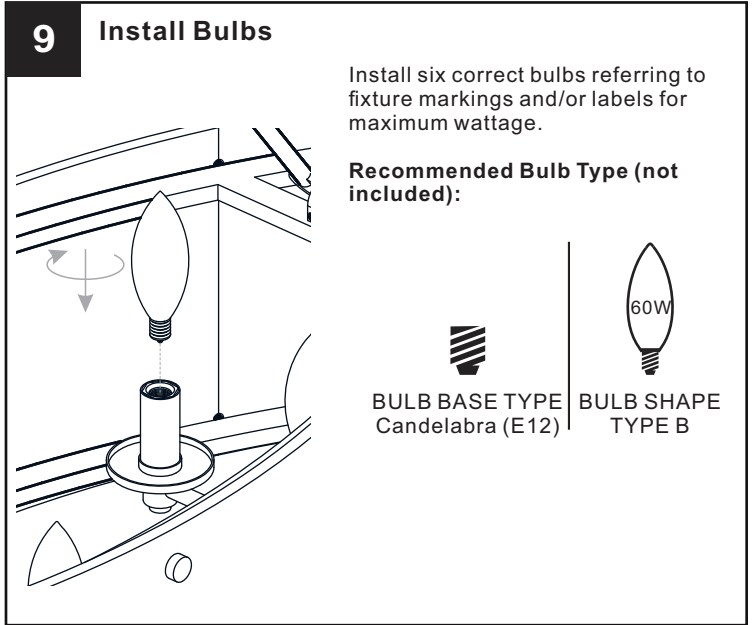

9 Install Bulbs

Your installation is now complete! Restore electricity and save this sheet for future reference.