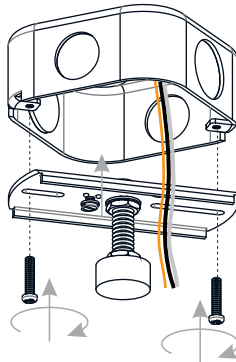

**PACKAGE CONTENTS**

**MOUNTING HARDWARE**

**1 Install Upper Assembly to Fixture Body**

**2 Install Fixture Chains**

**OPTIONAL:** Adjust Chain as desired, using pliers and soft cloth (neither included).

Suggested chain length for Ceiling height:  
 8 feet ceiling: use 8 links of chain and 2 quick links each side  
 9 feet ceiling: use 18 links of chain and 2 quick links each side  
 10 feet ceiling: use 28 links of chain and 2 quick links each side

**3 Pull Supply Wires**

Pull the supply wires with ground wire through the chain alternate links.

**4 Install Crossbar Assembly**

Outlet Box

**5 Install Lanyards**

**6 Wiring**

**7 Install Ceiling Canopy**