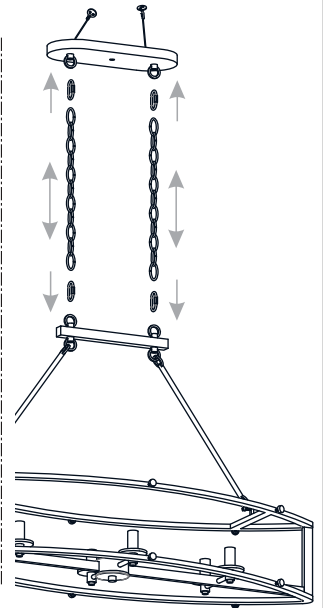

**PACKAGE CONTENTS**

**MOUNTING HARDWARE**

**1 Install Upper Assembly to Fixture Body**

**2 Install Fixture Chains**

**OPTIONAL:** Adjust Chain as desired, using pliers and soft cloth (neither included).

Suggested chain length for Ceiling height:  
 8 feet ceiling: use 8 links of chain and 2 quick links each side  
 9 feet ceiling: use 18 links of chain and 2 quick links each side  
 10 feet ceiling: use 28 links of chain and 2 quick links each side

**3 Pull Supply Wires**

Pull the supply wires with ground wire through the chain alternate links.

**4 Install Crossbar Assembly**

Outlet Box

**5 Install Lanyards**

**6 Wiring**

**7 Install Ceiling Canopy**