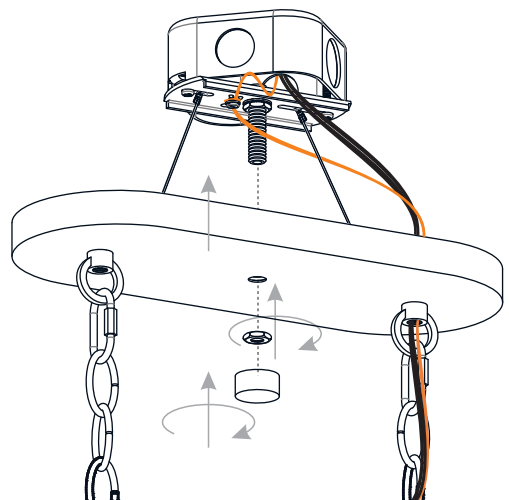

**PACKAGE CONTENTS**

**MOUNTING HARDWARE**

**1 Install Upper Assembly to Fixture Body**

**2 Install Fixture Chains**

**OPTIONAL:** Adjust Chain as desired, using pliers and soft cloth (neither included).

Suggested chain length for Ceiling height:  
 8 feet ceiling: use 8 links of chain and 2 quick links each side  
 9 feet ceiling: use 18 links of chain and 2 quick links each side  
 10 feet ceiling: use 28 links of chain and 2 quick links each side

**3 Pull Supply Wires**

Pull the supply wires with ground wire through the chain alternate links.

**4 Install Crossbar Assembly**

Outlet Box

**5 Install Lanyards**

**6 Wiring**

**7 Install Ceiling Canopy**

# INSTALLATION