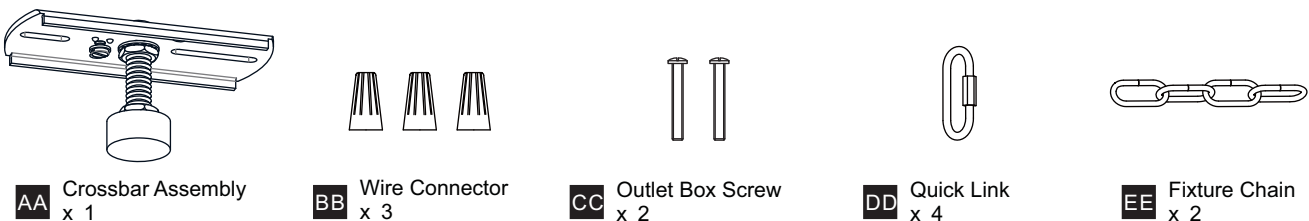

**PACKAGE CONTENTS**

**MOUNTING HARDWARE**

**1 Install Upper Assembly to Fixture Body**

**2 Install Fixture Chains**

**OPTIONAL:** Adjust Chain as desired, using pliers and soft cloth (neither included).

Suggested chain length for Ceiling height:  
 8 feet ceiling: use 8 links of chain and 2 quick links each side  
 9 feet ceiling: use 18 links of chain and 2 quick links each side  
 10 feet ceiling: use 28 links of chain and 2 quick links each side