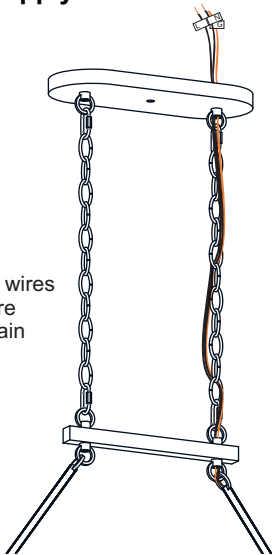

**SAFETY INFORMATION**

Please read and understand this entire manual before attempting to assemble, install or operate the product.

**WARNING**

- RISK OF ELECTRIC SHOCK - Before beginning installation, turn off electricity at the circuit breaker box or the main fuse box.
- RISK OF FIRE - Use bulbs specified by the markings and/or labels on the fixture.

**CAUTION**

- For your safety, read instructions completely before beginning installation.
- If in doubt about electrical installation, consult a licensed electrician.
- Turn off electricity to fixture before replacing the bulb(s).

**PACKAGE CONTENTS**

**MOUNTING HARDWARE**

**1 Install Upper Assembly to Fixture Body**

**2 Install Fixture Chains**

**OPTIONAL:** Adjust Chain as desired, using pliers and soft cloth (neither included).

Suggested chain length for Ceiling height:  
 8 feet ceiling: use 8 links of chain and 2 quick links each side  
 9 feet ceiling: use 18 links of chain and 2 quick links each side  
 10 feet ceiling: use 28 links of chain and 2 quick links each side

**3 Pull Supply Wires**

Pull the supply wires with ground wire through the chain alternate links.

**4 Install Crossbar Assembly**

Outlet Box

**5 Install Lanyards**

**6 Wiring**

**7 Install Ceiling Canopy**