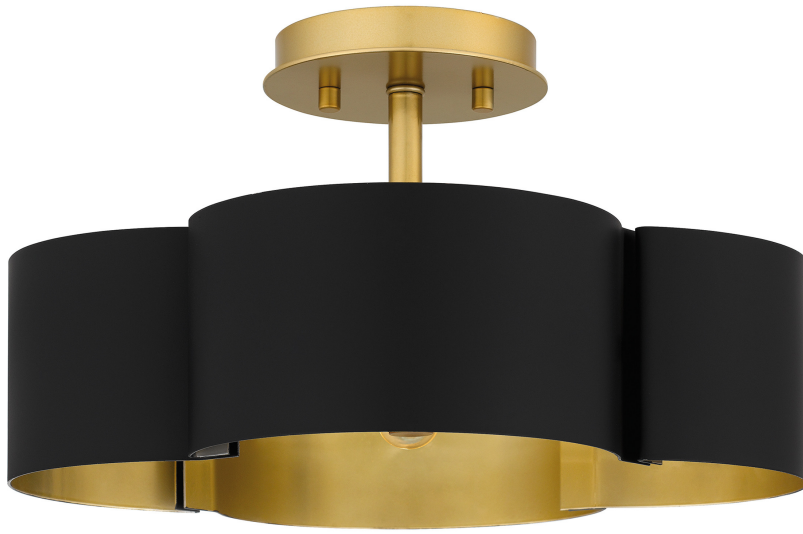

## BSM1714MBK

Balsam Semi-Flush Mount

Matte Black

QUOIZEL  
LIGHTING

### DIMENSIONS

Dimensions: 14.00" W x 8.00" H x 14.00" D

Weight: 4.60 lbs

### DETAILS

Material: Steel

Glass/Shade Description: Metal