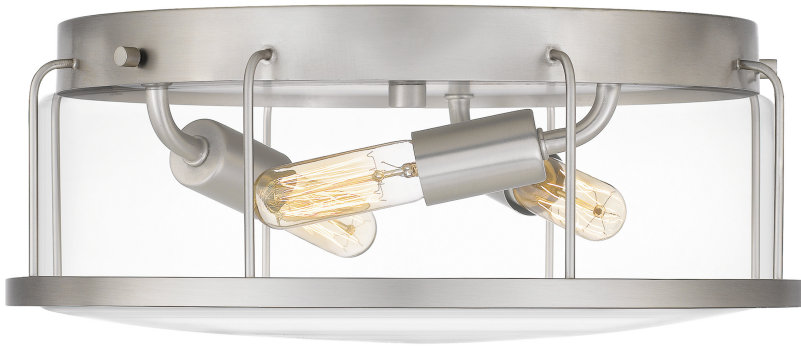

LUD1613BN

Ludlow Flush Mount
Brushed Nickel

QUOIZEL
LIGHTING

DIMENSIONS

Dimensions: 13.25" W x 5.25" H x 13.25" D

Canopy Dimensions: 12.00"W x 1.25"D

Weight: 5.35 lbs

DETAILS

Material: STEEL

Glass/Shade Description: Clear Glass - Glass
- Transparent

LAMPING

Light Source: Incandescent

Bulb Included: No

Bulb Type: Candelabra Base

Bulb Quantity: 3

Watts per Bulb: 40

ELECTRICAL

Dimmable: Yes

Voltage: 120v

Wire Length: 0.5'

INSTALLATION

Location Rating: Damp

Install Position: N/A

Sloped Ceiling Compatible: Yes