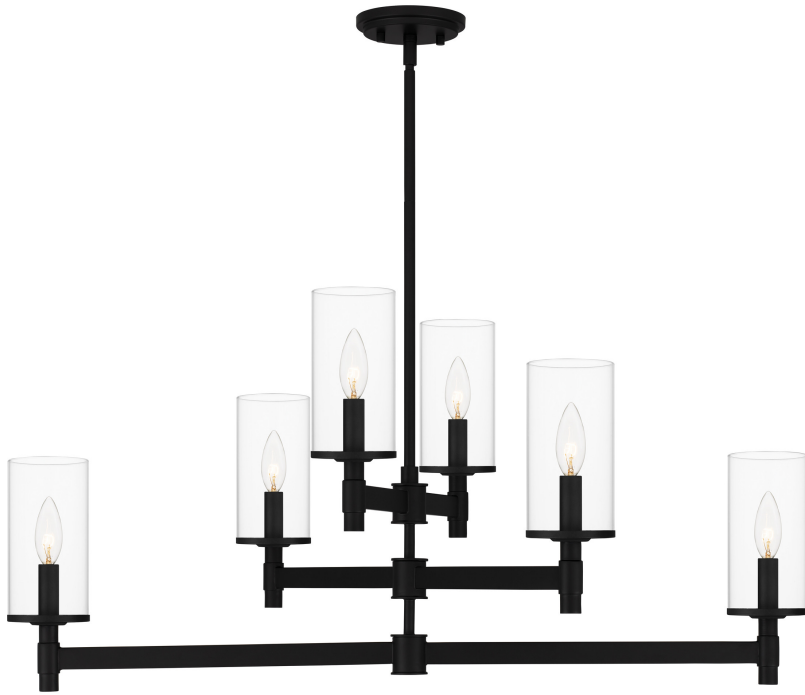

QCH5578MBK

Wynnbrook Island Light
Matte Black

QUOIZEL
LIGHTING

DETAILS

Material: STEEL

Glass/Shade Description: Clear Glass - Glass

LAMPING

Light Source: Incandescent

Bulb Included: No

Bulb Type: Candelabra Base

Bulb Quantity: 6

Watts per Bulb: 60

ELECTRICAL

Dimmable: Yes

Voltage: 120v

Wire Length: 12'

INSTALLATION

Location Rating: Damp

Install Position: N/A

Sloped Ceiling Compatible: Yes

DIMENSIONS

Dimensions: 36.00" W x 16.75" H x 26.50" D

Overall Height: 48"

Canopy Dimensions: 5.00"W x 0.75"D

Chain/Downrod Length: 2 (0.5"D x 6") and 2 (0.5"D x 12")
Down Rods

Weight: 11.90 lbs