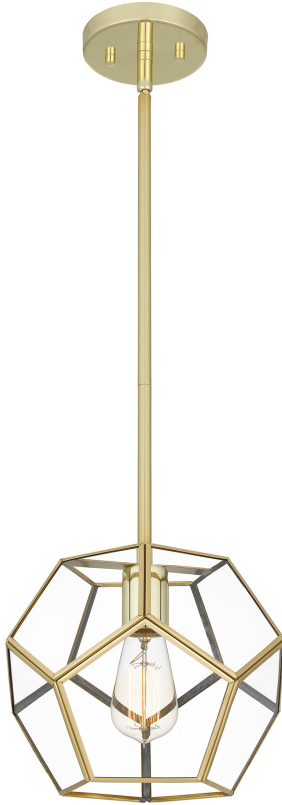

## QPP5593B

Kinslee Mini Pendant  
Polished Brass

QUOIZEL  
LIGHTING

### DIMENSIONS

Dimensions: 9.50" W x 8.25" H x 9.50" D

Overall Height: 47.5"

Canopy Dimensions: 5.00"W x 0.75"D

Chain/Downrod Length: 2 (0.5"D x 6") and 2 (0.5"D x 12")  
Down Rods

Weight: 3.96 lbs

### DETAILS

Material: Steel

Glass/Shade Description: Clear Beveled -  
Glass