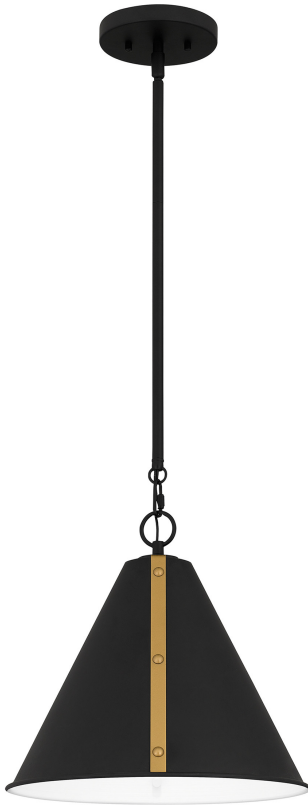

QPP5611MBK

Hyde Mini Pendant

Matte Black

QUOIZEL
LIGHTING

DETAILS

Material: Steel

Glass/Shade Description: Metal

LAMPING

Light Source: Incandescent

Bulb Included: No

Bulb Type: Medium Base

Bulb Quantity: 1

Watts per Bulb: 100

ELECTRICAL

Dimmable: No

Voltage: 120v

Wire Length: 8'

INSTALLATION

Location Rating: Damp

Install Position: N/A

Sloped Ceiling Compatible: No

DIMENSIONS

Dimensions: 13.00" W x 12.50" H x 13.00" D

Overall Height: 53.5"

Canopy Dimensions: 5.50"W x 0.75"D

Chain/Downrod Length: 2 (0.5"D x 6") and 2 (0.5"D x 12")
Down Rods

Weight: 4.70 lbs