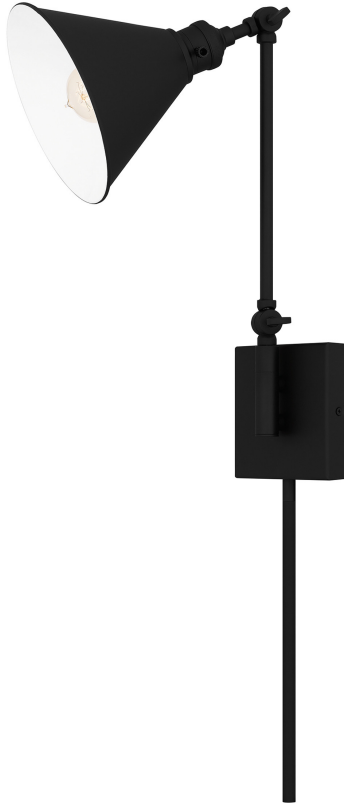

QW16133MBK

Wall Sconce
Matte Black

QUOIZEL
LIGHTING

DETAILS

Material: STEEL

Glass/Shade Description: Metal - Metal - N/A

LAMPING

Light Source: Incandescent

Bulb Included: No

Bulb Type: Medium Base

Bulb Quantity: 1

Watts per Bulb: 100

ELECTRICAL

Dimmable: No

Voltage: 120v

Wire Length: 8'

INSTALLATION

Install Position: Down

DIMENSIONS

Dimensions: 8.00" W x 19.25" H x 11.50" D

Backplate Dimensions: 5.50"H x 5.50"W

Chain/Downrod Length: 2 (0.5"D x 12") Down Rods

HCWO: 16.75"

Weight: 4.08 lbs