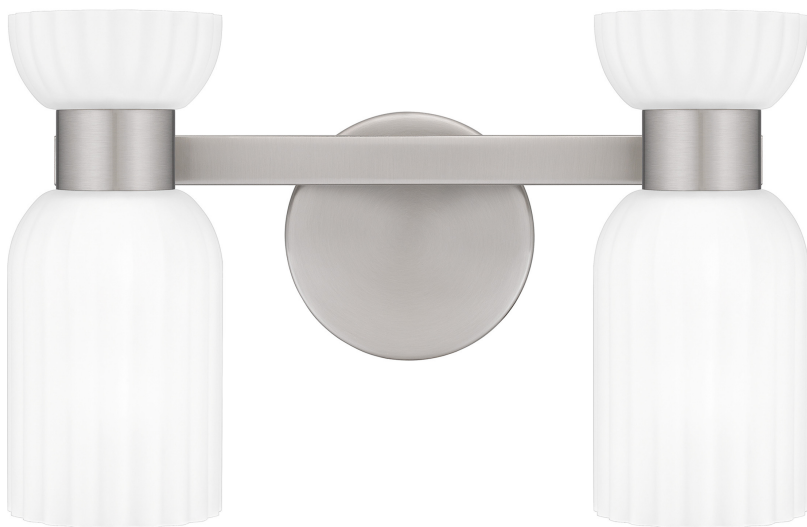

REB8615BN

Rembrandt Bath Light
Brushed Nickel

QUOIZEL
LIGHTING

DIMENSIONS

Dimensions: 15.00" W x 9.25" H x 6.00" D

Backplate Dimensions: 5.00"H x 5.00"W

HCWO: 5"

Weight: 4.06 lbs

DETAILS

Material: STEEL

Glass/Shade Description: Etched Ribbed
Glass - Glass

Shade 2 Description: small etched ribbed
glass - Glass

LAMPING

Light Source: Incandescent

Bulb Included: No

Bulb Type: Medium Base

Bulb Quantity: 2

Watts per Bulb: 100

ELECTRICAL

Dimmable: No

Voltage: 120v

Wire Length: 0.5'

INSTALLATION

Location Rating: Damp