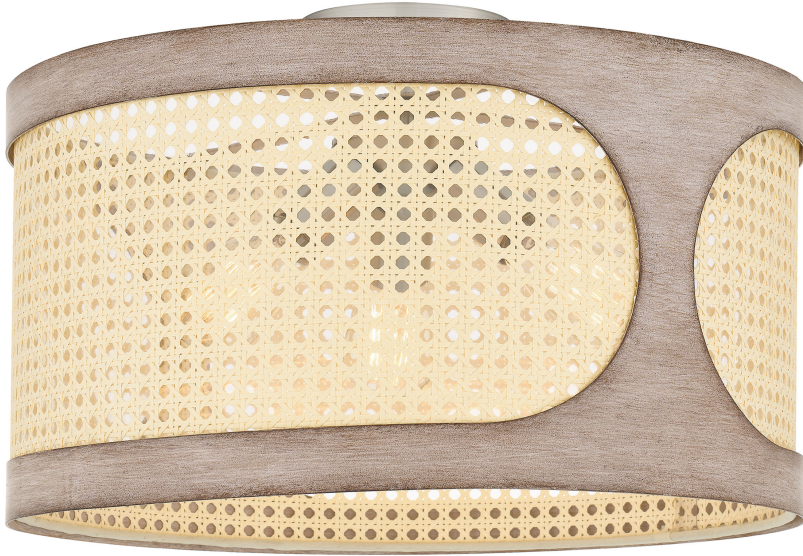

SYA1718BN

Syrah Semi-Flush Mount
Brushed Nickel

QUOIZEL
LIGHTING

DIMENSIONS

Dimensions: 18.00" W x 11.00" H x 18.00" D
Chain/Downrod Length: 2 (0.5"D x 6") and 2 (0.5"D x 12")
Down Rods
Weight: 7.00 lbs

DETAILS

Material: Steel
Glass/Shade Description: Rattan

LAMPING

Light Source: Incandescent
Bulb Included: No
Bulb Type: Medium Base
Bulb Quantity: 1
Watts per Bulb: 100

ELECTRICAL

Dimmable: No
Voltage: 120v
Wire Length: 8'