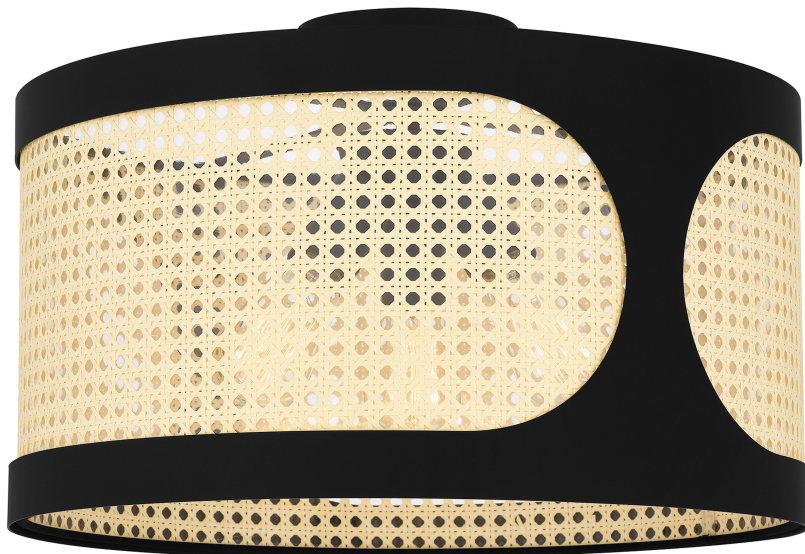

SYA1718MBK

Syrah Semi-Flush Mount
Matte Black

QUOIZEL
LIGHTING

DIMENSIONS

Dimensions: 18.00" W x 11.00" H x 18.00" D

Canopy Dimensions: 5.00"W x 0.75"D

Chain/Downrod Length: 2 (0.5"D x 6") and 2 (0.5"D x 12")
Down Rods

Weight: 7.00 lbs

DETAILS

Material: STEEL

Glass/Shade Description: Rattan Caning

LAMPING

Light Source: Incandescent

Bulb Included: No

Bulb Type: Medium Base

Bulb Quantity: 3

Watts per Bulb: 100

ELECTRICAL

Dimmable: Yes

Voltage: 120v

Wire Length: 8'

INSTALLATION

Location Rating: Damp