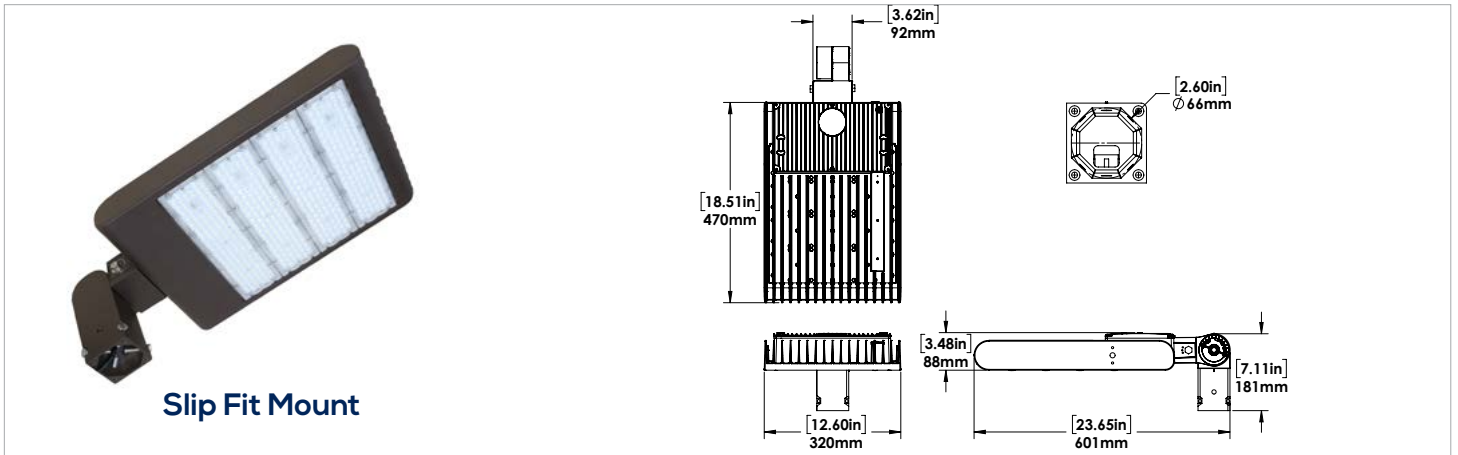

LEGEND

B - 120V-277V, C - 347V
 4K - 4000K, 5K - 5000K
 T2 - TYPE 2/7HX6V, T3 - TYPE 3/7HX7V, T4 - TYPE 4/7HX7V, T5 - ELONGATED TYPE 5/7HX6V*
 XXX - HOUSING FINISH
 DIM - DIMMABLE

MOUNTING OPTIONS

**To mount fixture on a round pole, purchase the arm for the square pole/wall mount along with the round pole mount adaptor kit. Round pole adaptor kit works with 4", 5", and 6" diameter poles.

CANDELA PLOTS

EPA RATING

DIMENSIONS

ROUND POLE ADAPTOR KIT
(order with Square pole/wall mount)**

**To mount fixture on a round pole, purchase the arm for the square pole/wall mount along with the round pole mount adaptor kit.