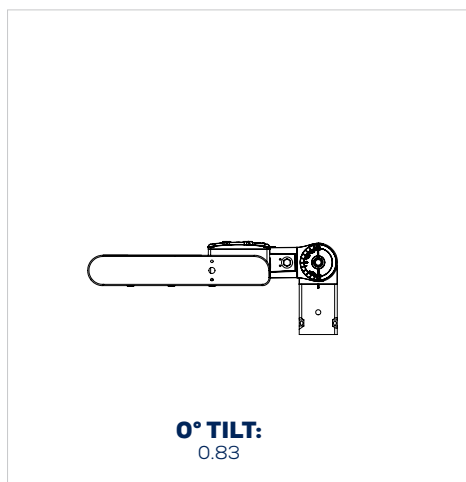

LEGEND

B - 120V-277V, C - 347V
 4K - 4000K, 5K - 5000K
 T2 - TYPE 2/7HX6V, T3 - TYPE 3/7HX7V, T4 - TYPE 4/7HX7V, T5 - ELONGATED TYPE 5/7HX6V*
 XXX - HOUSING FINISH
 DIM - DIMMABLE

MOUNTING OPTIONS

**To mount fixture on a round pole, purchase the arm for the square pole/wall mount along with the round pole mount adaptor kit. Round pole adaptor kit works with 4", 5", and 6" diameter poles.

CANDELA PLOTS

EPA RATING

DIMENSIONS

ROUND POLE ADAPTOR KIT
(order with Square pole/wall mount)**

**To mount fixture on a round pole, purchase the arm for the square pole/wall mount along with the round pole mount adaptor kit.