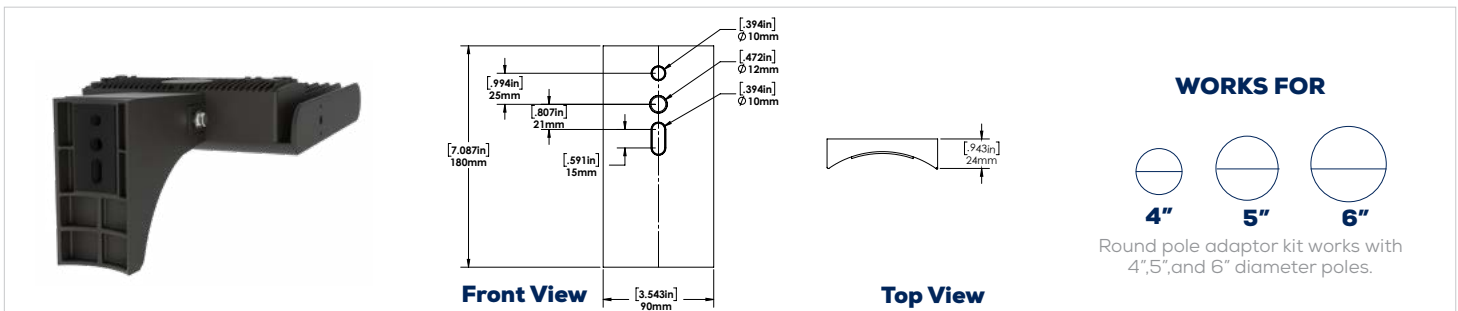

CANDELA PLOTS

EPA RATING

DIMENSIONS

ROUND POLE ADAPTOR KIT
(order with Square pole/wall mount)**

**To mount fixture on a round pole, purchase the arm for the square pole/wall mount along with the round pole mount adaptor kit.