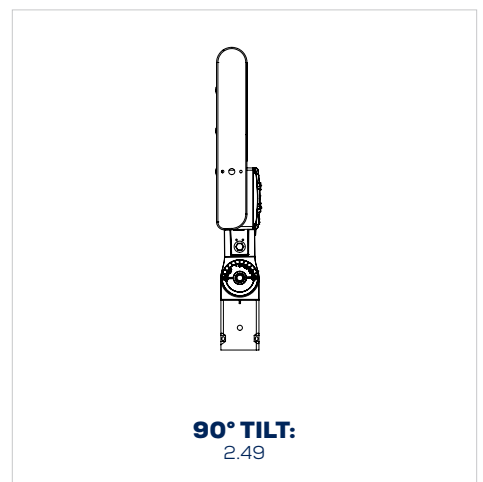

FL8A-LED300

LED Flood Light

SPECIFICATIONS*

Watts	293.40
Lumens	40718
Efficacy	138.78
Replaces Up To	750W HPS
Colour Temp	4K*, 5K
Certification	cULus, IP65, DLC
Operating Temp	-40°C to +40°C
Voltage	120-277*, 347
LED Life	100,000 hours
Housing Material	Aluminum
Lens Material	Polycarbonate
Beam Pattern	T2 - TYPE 2/7HX6V, T3 - TYPE 3/7HX7V, T4 - TYPE 4/7HX7V, T5 - ELONGATED TYPE 5/7HX6V*
Total Harmonic Distortion	11.64
Power Factor	0.937

Mounting Options Yoke, Slipfit, wall mount, round and square pole mount options

*Standard

DESCRIPTION

The FLA-LED fixtures are high efficacy DLC Premium floods/area lights at an approx efficacy of 140 lumens/watt. These fixtures have a universal mounting system that allows you to order the fixture separately with your choice of mounting system.

LEGEND

B - 120V-277V, C - 347V
 4K - 4000K, 5K - 5000K
 T2 - TYPE 2/7HX6V, T3 - TYPE 3/7HX7V, T4 - TYPE 4/7HX7V, T5 - ELONGATED TYPE 5/7HX6V*
 XXX - HOUSING FINISH
 DIM - DIMMABLE

MOUNTING OPTIONS

**To mount fixture on a round pole, purchase the arm for the square pole/wall mount along with the round pole mount adaptor kit. Round pole adaptor kit works with 4", 5", and 6" diameter poles.

CANDELA PLOTS

EPA RATING

DIMENSIONS

ROUND POLE ADAPTOR KIT
(order with Square pole/wall mount)**

**To mount fixture on a round pole, purchase the arm for the square pole/wall mount along with the round pole mount adaptor kit.