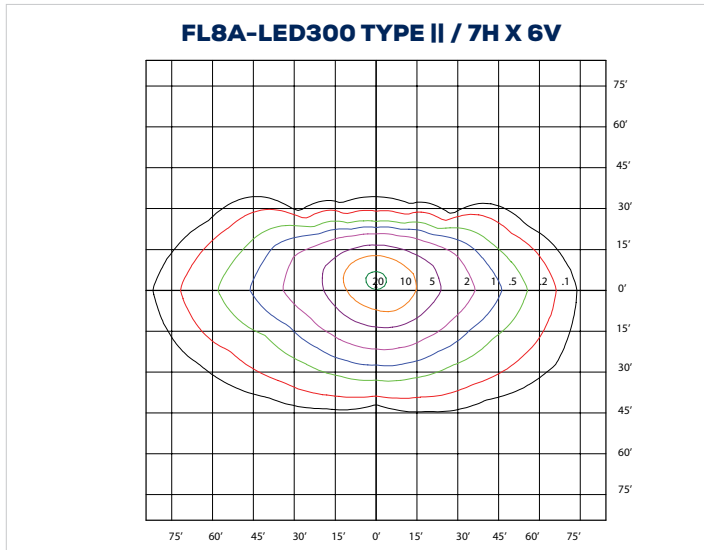

CANDELA PLOTS