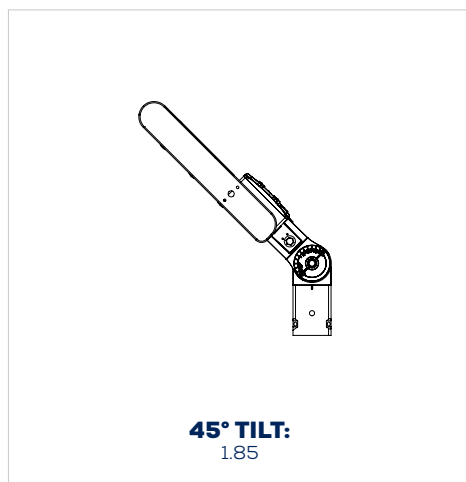

OTHER MODEL SPECIFICATIONS

MODEL DESCRIPTION	VOLTAGE (V)	INPUT POWER (W)	LIGHT OUTPUT	EFFICACY (Lm/W)	THD	PF	BUG RATING
FL8A-LED300-B-4K-T5-XXX-DIM	120-277V	293.40	40718	138.78	15	0.9	B5-U0-G3
FL8A-LED300-B-4K-T2-XXX-DIM	120-277V	293.40	41636	141.91	15	0.9	B5-U0-G5
FL8A-LED300-B-4K-T3-XXX-DIM	120-277V	293.40	40718	138.78	15	0.9	B4-U0-G5
FL8A-LED300-B-4K-T4-XXX-DIM	120-277V	293.40	40718	132.17	17.67	0.927	B4-U0-G4
FL8A-LED300-B-5K-T5-XXX-DIM	120-277V	293.40	40718	138.78	15	0.9	B5-U0-G3
FL8A-LED300-B-5K-T2-XXX-DIM	120-277V	293.40	42325	144.26	15	0.9	B5-U0-G5
FL8A-LED300-B-5K-T3-XXX-DIM	120-277V	293.40	40718	138.78	15	0.9	B4-U0-G5
FL8A-LED300-B-5K-T4-XXX-DIM	120-277V	293.40	40718	132.17	15	0.9	B4-U0-G4
FL8A-LED300-C-4K-T5-XXX-DIM	347V	301.50	41902	138.98	15	0.9	B5-U0-G3
FL8A-LED300-C-4K-T2-XXX-DIM	347V	301.50	42080	139.57	15	0.9	B5-U0-G5
FL8A-LED300-C-4K-T3-XXX-DIM	347V	301.50	41902	138.98	15	0.9	B4-U0-G5
FL8A-LED300-C-4K-T4-XXX-DIM	347V	301.50	40718	132.36	9.03	0.964	B4-U0-G4
FL8A-LED300-C-5K-T5-XXX-DIM	347V	301.50	41902	138.98	15	0.9	B5-U0-G3
FL8A-LED300-C-5K-T2-XXX-DIM	347V	301.50	43493	144.26	15	0.9	B5-U0-G5
FL8A-LED300-C-5K-T3-XXX-DIM	347V	301.50	41902	138.98	15	0.9	B4-U0-G5
FL8A-LED300-C-5K-T4-XXX-DIM	347V	301.50	40718	132.36	15	0.9	B4-U0-G4

LEGEND

B - 120V-277V, C - 347V
 4K - 4000K, 5K - 5000K
 T2 - TYPE 2/7HX6V, T3 - TYPE 3/7HX7V, T4 - TYPE 4/7HX7V, T5 - ELONGATED TYPE 5/7HX6V*
 XXX - HOUSING FINISH
 DIM - DIMMABLE

MOUNTING OPTIONS

**To mount fixture on a round pole, purchase the arm for the square pole/wall mount along with the round pole mount adaptor kit. Round pole adaptor kit works with 4", 5", and 6" diameter poles.

CANDELA PLOTS

EPA RATING

DIMENSIONS

ROUND POLE ADAPTOR KIT
(order with Square pole/wall mount)**

**To mount fixture on a round pole, purchase the arm for the square pole/wall mount along with the round pole mount adaptor kit.