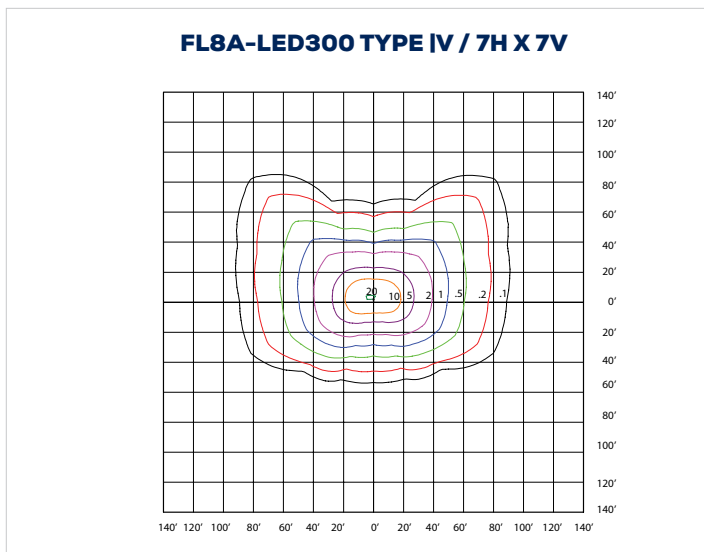

CANDELA PLOTS