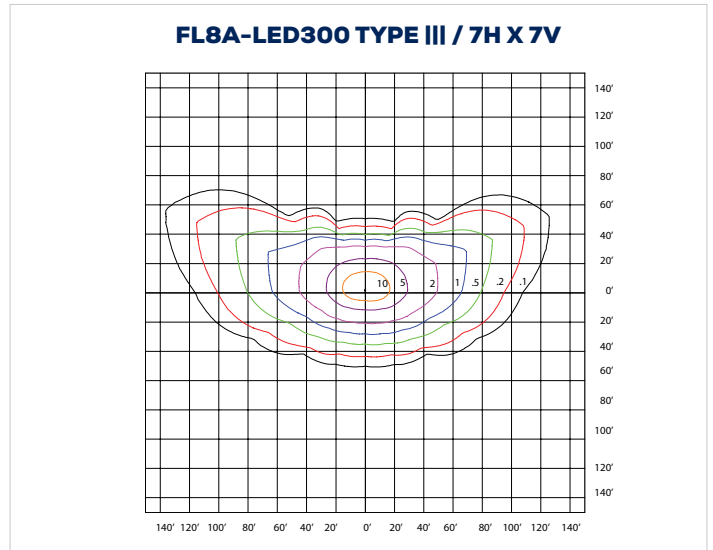

CANDELA PLOTS