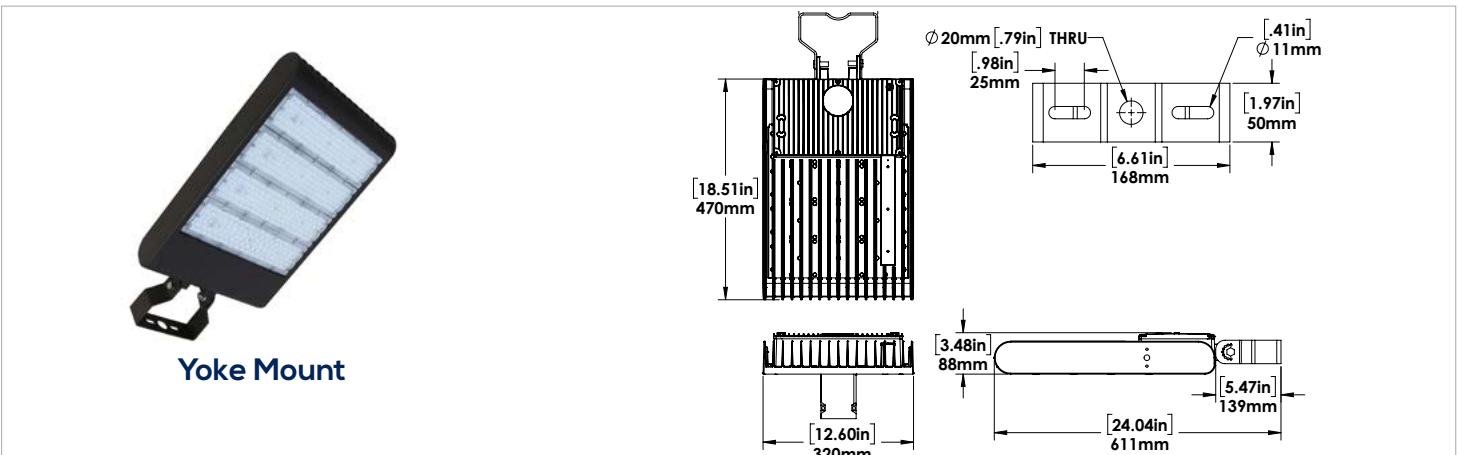

LEGEND

B - 120V-277V, C - 347V
 4K - 4000K, 5K - 5000K
 T2 - TYPE 2/7HX6V, T3 - TYPE 3/7HX7V, T4 - TYPE 4/7HX7V, T5 - ELONGATED TYPE 5/7HX6V*
 XXX - HOUSING FINISH
 DIM - DIMMABLE

MOUNTING OPTIONS

**To mount fixture on a round pole, purchase the arm for the square pole/wall mount along with the round pole mount adaptor kit. Round pole adaptor kit works with 4", 5", and 6" diameter poles.

CANDELA PLOTS

EPA RATING

DIMENSIONS

ROUND POLE ADAPTOR KIT
(order with Square pole/wall mount)**

**To mount fixture on a round pole, purchase the arm for the square pole/wall mount along with the round pole mount adaptor kit.