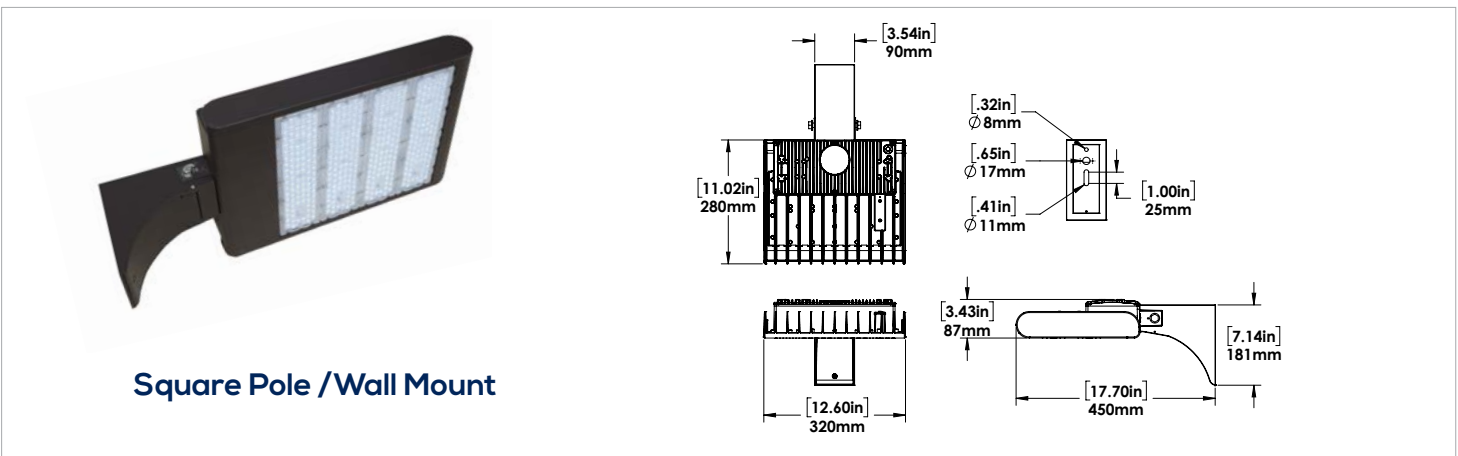

LEGEND

B - 120V-277V, C - 347V
 4K - 4000K, 5K - 5000K
 T2 - TYPE 2/7HX6V, T3 - TYPE 3/7HX7V, T4 - TYPE 4/7HX7V, T5 - ELONGATED TYPE 5/7HX6V*
 XXX - HOUSING FINISH
 DIM - DIMMABLE

MOUNTING OPTIONS

**To mount fixture on a round pole, purchase the arm for the square pole/wall mount along with the round pole mount adaptor kit. Round pole adaptor kit works with 4", 5", and 6" diameter poles.

CANDELA PLOTS

EPA RATING

DIMENSIONS

ROUND POLE ADAPTOR KIT
(order with Square pole/wall mount)**

**To mount fixture on a round pole, purchase the arm for the square pole/wall mount along with the round pole mount adaptor kit.