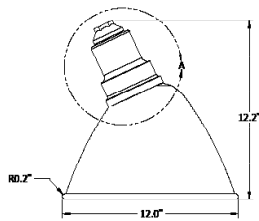

SPECIFICATIONS

Construction

Domes, arms and mounting plate are made of aluminum with a durable powder coat paint finish. A 14 watt natural aluminum LED fixture is attached to the dome. Various combinations of fixtures and arms can be combined in custom colours. An optional swivel (sold separately) can be attached to the dome to direct light where needed.

Arms

Available ARMS include:

- ARM1
- ARM2
- ARM3
- ARM4
- ARM5
- ARM6

Finish

Bronze, White, Black
Custom Colours optional

Options

- Globes
- Guard
- Wire Cage (only applicable for LG4016)
- Swivel

Equivalent to	50W MH
Fixture Watts	14W
Lumens	>1100
Efficacy	79 lumens/watt
LED Life	100,000 hours
Certification	cCSAus
Colour Temperature	5000K (standard)
Warranty	5 Years
Operating temperature	-40°C to +40°C

DIMENSIONS

LG4016

VCS212A

VCS214DM

VCS214A

ARMS & ACCESSORIES

ARM 1

ARM 2