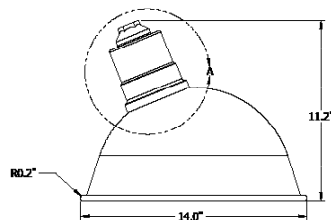

SPECIFICATIONS

Construction

Domes, arms and mounting plate are made of aluminum with a durable powder coat paint finish. A 14 watt natural aluminum LED fixture is attached to the dome. Various combinations of fixtures and arms can be combined in custom colours. An optional swivel (sold separately) can be attached to the dome to direct light where needed.

DIMENSIONS

LG4016

VCS212A

VCS214DM

VCS214A

ARMS & ACCESSORIES

ARM 1

ARM 2

ARM 3

ARM 4

ARM 5

ARM 6

Swivel**

LG401
Wire cage
(optional)

**Swivel is optional with ARM1, ARM2, ARM5 and ARM6

GLOBES & GUARDS