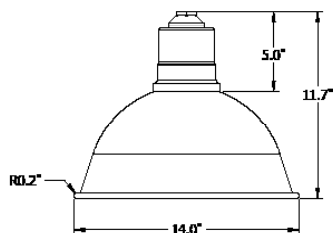

SPECIFICATIONS

Construction

Domes, arms and mounting plate are made of aluminum with a durable powder coat paint finish. A 14 watt natural aluminum LED fixture is attached to the dome. Various combinations of fixtures and arms can be combined in custom colours. An optional swivel (sold separately) can be attached to the dome to direct light where needed.

Arms

Available ARMS include:

- ARM1
- ARM2
- ARM3
- ARM4
- ARM5
- ARM6

Finish

Bronze, White, Black
Custom Colours optional

Options

- Globes
- Guard
- Wire Cage (only applicable for LG4016)
- Swivel

Equivalent to	50W MH
Fixture Watts	14W
Lumens	>1100
Efficacy	79 lumens/watt
LED Life	100,000 hours
Certification	cCSAus
Colour Temperature	5000K (standard)
Warranty	5 Years
Operating temperature	-40°C to +40°C

DIMENSIONS

LG4016

VCS212A

VCS214DM

VCS214A

ARMS & ACCESSORIES

ARM 1

ARM 2