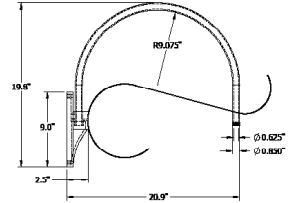

Arms

Available ARMS include:

- ARM1
- ARM2
- ARM3
- ARM4
- ARM5
- ARM6

Finish

Bronze, White, Black
Custom Colours optional

Options

- Globes
- Guard
- Wire Cage (only applicable for LG4016)
- Swivel

Equivalent to	50W MH
Fixture Watts	14W
Lumens	>1100
Efficacy	79 lumens/watt
LED Life	100,000 hours
Certification	cCSAus
Colour Temperature	5000K (standard)
Warranty	5 Years
Operating temperature	-40°C to +40°C

DIMENSIONS

LG4016

VCS212A

VCS214DM

VCS214A

ARMS & ACCESSORIES

ARM 1

ARM 2

ARM 3

ARM 4

ARM 5

ARM 6

Swivel**

LG401
Wire cage
(optional)

**Swivel is optional with ARM1, ARM2, ARM5 and ARM6

GLOBES & GUARDS