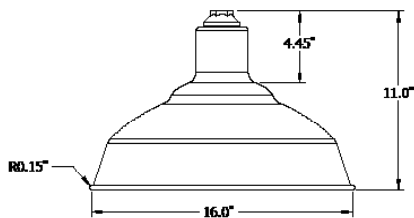

Arms

Available ARMS include:

- ARM1
- ARM2
- ARM3
- ARM4
- ARM5
- ARM6

Finish

Bronze, White, Black
Custom Colours optional

Options

- Globes
- Guard
- Wire Cage (only applicable for LG4016)
- Swivel

Equivalent to	50W MH
Fixture Watts	14W
Lumens	>1100
Efficacy	79 lumens/watt
LED Life	100,000 hours
Certification	cCSAus
Colour Temperature	5000K (standard)
Warranty	5 Years
Operating temperature	-40°C to +40°C

DIMENSIONS

LG4016

VCS212A

VCS214DM

VCS214A

ARMS & ACCESSORIES

ARM 1

ARM 2