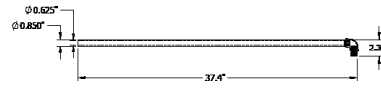

DIMENSIONS

LG4016

VCS212A

VCS214DM

VCS214A

ARMS & ACCESSORIES

ARM 1

ARM 2

ARM 3

ARM 4

ARM 5

ARM 6

Swivel**

LG401
Wire cage
(optional)

**Swivel is optional with ARM1, ARM2, ARM5 and ARM6

GLOBES & GUARDS