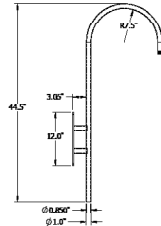

DIMENSIONS

LG4016

VCS212A

VCS214DM

VCS214A

ARMS & ACCESSORIES

ARM 1

ARM 2

ARM 3

ARM 4

ARM 5

ARM 6

Swivel**

LG401
Wire cage
(optional)

**Swivel is optional with ARM1, ARM2, ARM5 and ARM6

GLOBES & GUARDS