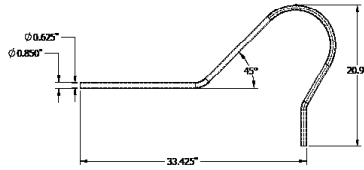

DIMENSIONS

LG4016

VCS212A

VCS214DM

VCS214A

ARMS & ACCESSORIES

ARM 1

ARM 2

ARM 3

ARM 4

ARM 5

ARM 6

Swivel**

LG401
Wire cage
(optional)

**Swivel is optional with ARM1, ARM2, ARM5 and ARM6

GLOBES & GUARDS