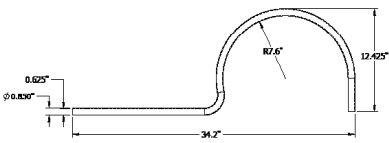

DIMENSIONS

LG4016

VCS212A

VCS214DM

VCS214A

ARMS & ACCESSORIES

ARM 1

ARM 2

ARM 3

ARM 4

ARM 5

ARM 6

Swivel**

LG401
Wire cage
(optional)

**Swivel is optional with ARM1, ARM2, ARM5 and ARM6

GLOBES & GUARDS