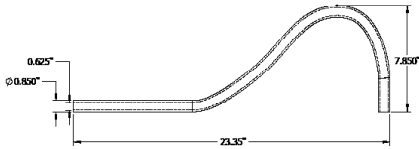

DIMENSIONS

LG4016

VCS212A

VCS214DM

VCS214A

ARMS & ACCESSORIES

ARM 1

ARM 2

ARM 3

ARM 4

ARM 5

ARM 6

Swivel**

LG401
Wire cage
(optional)

**Swivel is optional with ARM1, ARM2, ARM5 and ARM6

GLOBES & GUARDS