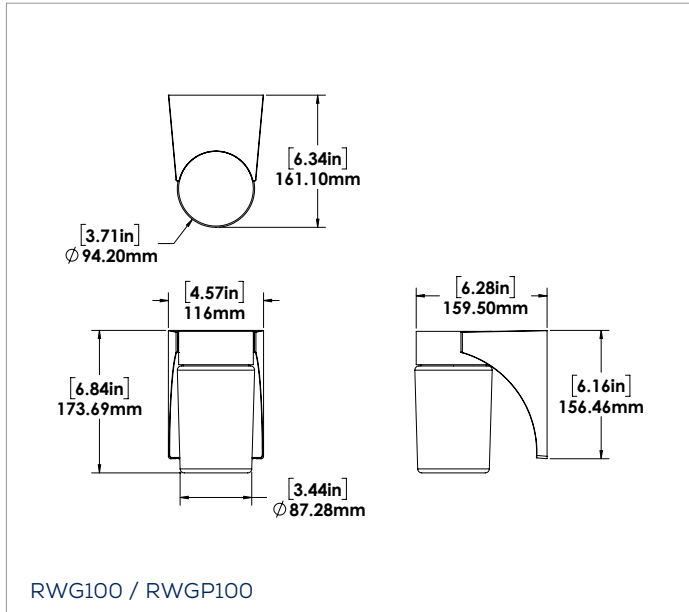

ROUND GLOBES

GL100BO
WHITE GLASS

GL100GBO
WHITE
POLYCARBONATE

GLB100CP
CLEAR
POLYCARBONATE

DIMENSIONS

ORDER INFO

STOCK CODE / DESCRIPTION	STOCK CODE / DESCRIPTION
008564 RW-1 GREY FITTER	010247 RWBP100 - WHITE FIXTURE - POLY BALL
008565 RW-1 BLACK FITTER	008588 RWBP100 - GREY FIXTURE - POLY BALL
008566 RW-1 BRONZE FITTER	008600 RWG100 - BLACK FIXTURE - GLASS CYLINDER
023598 RW-1 WHITE FITTER	008601 RWG100 - BRONZE FIXTURE - GLASS CYLINDER
008585 RWB100 GREY FIXTURE - GLASS BALL	008599 RWG100 - GREY FIXTURE - GLASS CYLINDER
008586 RWB100 - BLACK FIXTURE - GLASS BALL	020819 RWG100 - WHITE FIXTURE - GLASS CYLINDER
008587 RWB100 BRONZE FIXTURE - GLASS BALL	008610 RWP100 - BRONZE FIXTURE - POLY CYLINDER
022901 RWB100 - WHITE FIXTURE - GLASS BALL	008608 RWP100 - GREY FIXTURE - POLY CYLINDER
008590 RWBP100 - BRONZE FIXTURE - POLY BALL	010245 RWP100 - WHITE FIXTURE - POLY CYLINDER
008589 RWBP100 - BLACK FIXTURE - POLY BALL	008609 RWP100 - BLACK FIXTURE - POLY CYLINDER