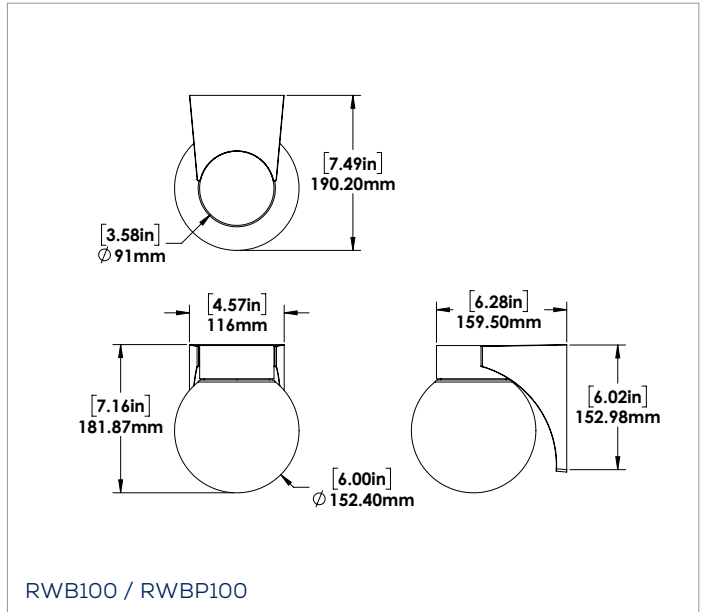

ROUND GLOBES

GL100BO
WHITE GLASS

GL100GBO
WHITE
POLYCARBONATE

GLB100CP
CLEAR
POLYCARBONATE

DIMENSIONS

ORDER INFO

STOCK CODE / DESCRIPTION	STOCK CODE / DESCRIPTION
008564 RW-1 GREY FITTER	010247 RWBP100 - WHITE FIXTURE - POLY BALL
008565 RW-1 BLACK FITTER	008588 RWBP100 - GREY FIXTURE - POLY BALL
008566 RW-1 BRONZE FITTER	008600 RWG100 - BLACK FIXTURE - GLASS CYLINDER
023598 RW-1 WHITE FITTER	008601 RWG100 - BRONZE FIXTURE - GLASS CYLINDER
008585 RWB100 GREY FIXTURE - GLASS BALL	008599 RWG100 - GREY FIXTURE - GLASS CYLINDER
008586 RWB100 - BLACK FIXTURE - GLASS BALL	020819 RWG100 - WHITE FIXTURE - GLASS CYLINDER
008587 RWB100 BRONZE FIXTURE - GLASS BALL	008610 RWP100 - BRONZE FIXTURE - POLY CYLINDER
022901 RWB100 - WHITE FIXTURE - GLASS BALL	008608 RWP100 - GREY FIXTURE - POLY CYLINDER
008590 RWBP100 - BRONZE FIXTURE - POLY BALL	010245 RWP100 - WHITE FIXTURE - POLY CYLINDER
008589 RWBP100 - BLACK FIXTURE - POLY BALL	008609 RWP100 - BLACK FIXTURE - POLY CYLINDER