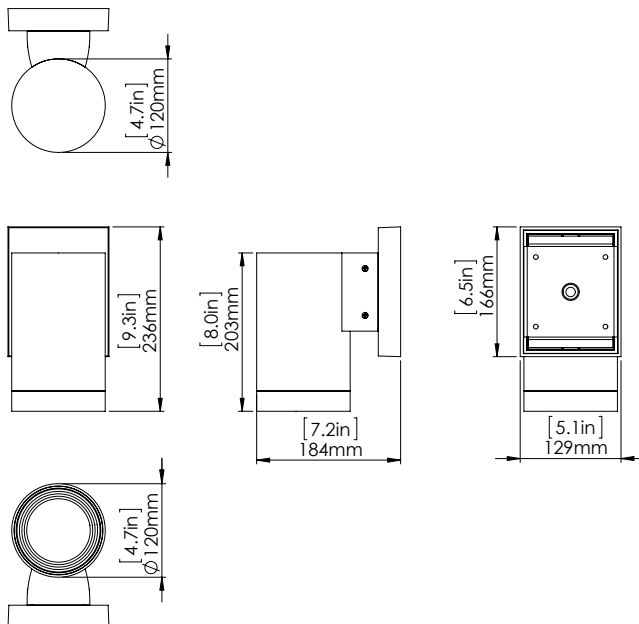

#### Mounting

The fixture can be mounted directly on to the wall with a recessed junction box and has an easy mounting system. The galvanized steel plate is attached to the wall with 4 screws. The fixture then slides under the two pins and is secured by the two set screws at the bottom.

### DIMENSIONS

EASY INSTALLATION

Step 1: Attach steel plate on the wall with 4 screws

Step 2: Slide fixture under the two pins till it locks in

Step 3: Secure with 2 set screws on the bottom

ORDERING GUIDE