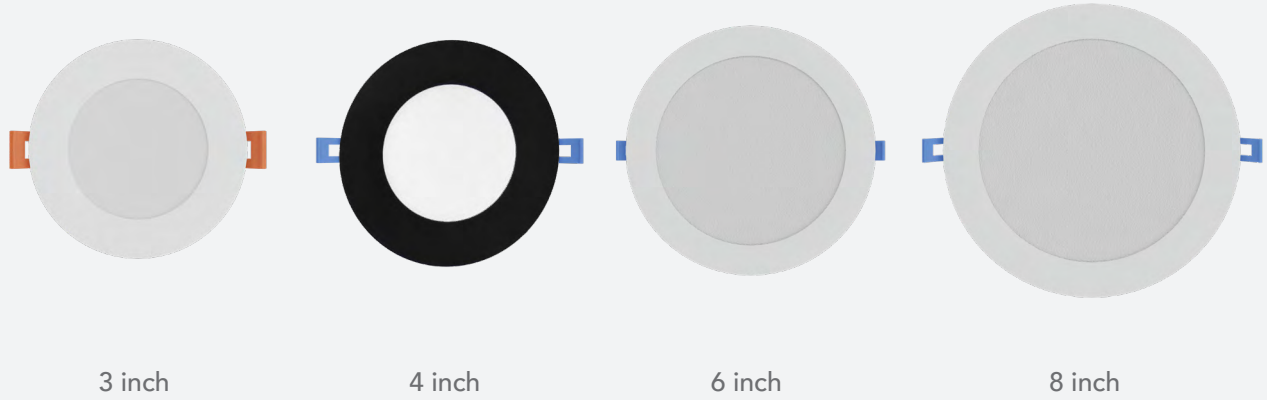

Date:	Project Name:
Type:	Part Number: