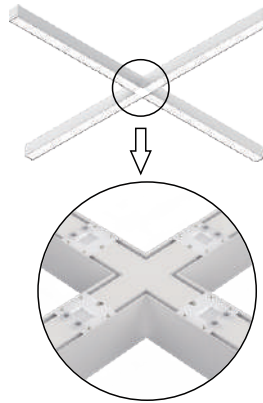

SILO SERIES

ARCHITECTURAL STRIP FIXTURES

DESCRIPTION

Reno Lighting's new Silo Series Architectural Linear Strip allows for unlimited creativity and flexibility in lighting design. We have a wide range of architectural profiles for any lighting project and application. Enjoy the versatility of a wall mount, ceiling mount, pendant mount, and trimless drywall application options. Welcome to the new trend in lighting!

CONNECTION

90° CONNECTION

X - CONNECTION

T - CONNECTION

INSTALLATION

SUSPENSION INSTALLATION

WALL INSTALLATION

RECESSED INSTALLATION

SURFACE MOUNTING

Date:

Type:

Project Name:

Part Number:

AVAILABLE ACCESSORIES

IMAGE	ORDER #	MODEL #	DESCRIPTION
	R39401	RENO-TLSN2-MCCT-7W-UP-WH	7W, 120-347V, CCT Upper luminous module(2FT) (White)
	R39413	RENO-TLSN2-MCCT-7W-UP-BK	7W, 120-347V, CCT Upper luminous module(2FT) (Black)
	R39402	RENO-TLSN4-MCCT-12W-UP-WH	12W, 120-347V, CCT Upper luminous module(4FT) (White)
	R39414	RENO-TLSN4-MCCT-12W-UP-BK	12W, 120-347V, CCT Upper luminous module(4FT) (Black)
	R39403	RENO-TLSN4-MCCT-15W-UP-WH	15W, 120-347V, CCT Upper luminous module(8FT) (White)
	R39415	RENO-TLSN4-MCCT-15W-UP-BK	15W, 120-347V, CCT Upper luminous module(8FT) (Black)
	R39404	RENO-TLSN-MCCT-L-WH	90° Connector that can be illuminated-CCT (White)
	R39416	RENO-TLSN-MCCT-L-BK	90° Connector that can be illuminated-CCT (Black)
	R39406	RENO-TLSN-MCCT-T-WH	T Connector that can be illuminated-CCT (White)
	R39418	RENO-TLSN-MCCT-T-BK	T Connector that can be illuminated-CCT (Black)
	R39405	RENO-TLSN-MCCT-X-WH	X Connector that can be illuminated-CCT
	R39407	RENO-TLSN-SK	Suspension Kits
	R39409	RENO-TLSN-RMK	Recessed Mount Kits
	R39410	RENO-TLSN-WMK	Wall Mount Kits
	R39411	RENO-TLSN-CMK	Surface Mount Kits
	R39408	RENO-TLSN-CK	Linear Connector Kits