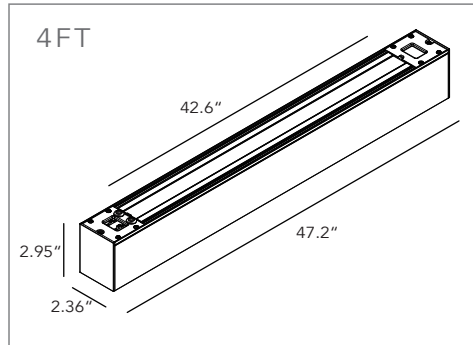

Date:

Type:

Project Name:

Part Number:

DIMENSION