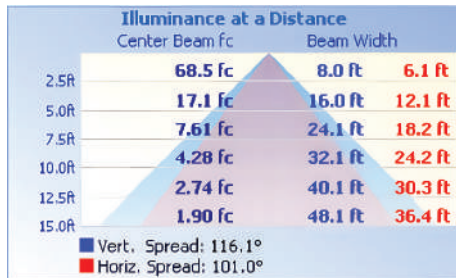

Date:

Type:

Project Name:

Part Number:

DIMENSION

LUMINOUS EMITTANCE

8W

13W