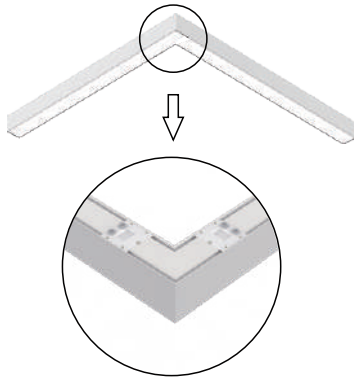

SILO SERIES

ARCHITECTURAL STRIP FIXTURES

DESCRIPTION

Reno Lighting's new Silo Series Architectural Linear Strip allows for unlimited creativity and flexibility in lighting design. We have a wide range of architectural profiles for any lighting project and application. Enjoy the versatility of a wall mount, ceiling mount, pendant mount, and trimless drywall application options. Welcome to the new trend in lighting!

CONNECTION

90° CONNECTION

X - CONNECTION

T - CONNECTION

INSTALLATION

SUSPENSION INSTALLATION

WALL INSTALLATION

RECESSED INSTALLATION