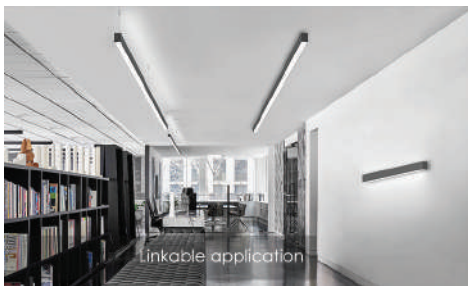

SILO SERIES

ARCHITECTURAL STRIP FIXTURES

DESCRIPTION

Reno Lighting's new Silo Series Architectural Linear Strip allows for unlimited creativity and flexibility in lighting design. We have a wide range of architectural profiles for any lighting project and application. Enjoy the versatility of a wall mount, ceiling mount, pendant mount, and trimless drywall application options. Welcome to the new trend in lighting!