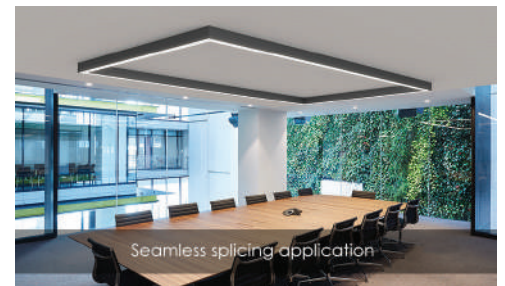

SILO SERIES

ARCHITECTURAL STRIP FIXTURES

DESCRIPTION

Reno Lighting's new Silo Series Architectural Linear Strip allows for unlimited creativity and flexibility in lighting design. We have a wide range of architectural profiles for any lighting project and application. Enjoy the versatility of a wall mount, ceiling mount, pendant mount, and trimless drywall application options. Welcome to the new trend in lighting!