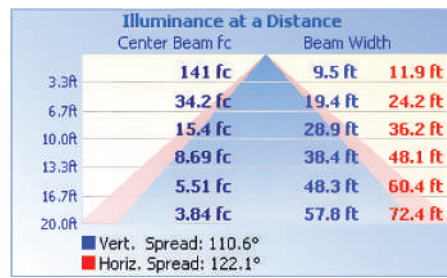

Date:

Type:

Project Name:

Part Number:

DIMENSION

LUMINOUS EMITTANCE

8W

13W

15W

30W

40W

50W