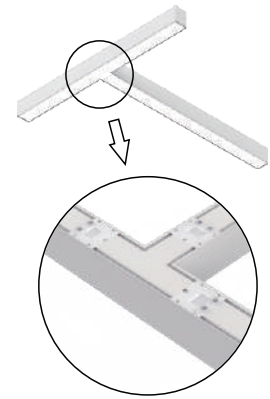

CONNECTION

90° CONNECTION

X - CONNECTION

T - CONNECTION

INSTALLATION

SUSPENSION INSTALLATION

WALL INSTALLATION

RECESSED INSTALLATION

SURFACE MOUNTING

Date:

Type:

Project Name:

Part Number:

AVAILABLE ACCESSORIES

IMAGE	ORDER #	MODEL #	DESCRIPTION
	R39401	RENO-TLSN2-MCCT-7W-UP-WH	7W, 120-347V, CCT Upper luminous module(2FT) (White)
	R39413	RENO-TLSN2-MCCT-7W-UP-BK	7W, 120-347V, CCT Upper luminous module(2FT) (Black)
	R39402	RENO-TLSN4-MCCT-12W-UP-WH	12W, 120-347V, CCT Upper luminous module(4FT) (White)
	R39414	RENO-TLSN4-MCCT-12W-UP-BK	12W, 120-347V, CCT Upper luminous module(4FT) (Black)
	R39403	RENO-TLSN4-MCCT-15W-UP-WH	15W, 120-347V, CCT Upper luminous module(8FT) (White)
	R39415	RENO-TLSN4-MCCT-15W-UP-BK	15W, 120-347V, CCT Upper luminous module(8FT) (Black)
	R39404	RENO-TLSN-MCCT-L-WH	90° Connector that can be illuminated-CCT (White)
	R39416	RENO-TLSN-MCCT-L-BK	90° Connector that can be illuminated-CCT (Black)
	R39406	RENO-TLSN-MCCT-T-WH	T Connector that can be illuminated-CCT (White)
	R39418	RENO-TLSN-MCCT-T-BK	T Connector that can be illuminated-CCT (Black)
	R39405	RENO-TLSN-MCCT-X-WH	X Connector that can be illuminated-CCT
	R39407	RENO-TLSN-SK	Suspension Kits
	R39409	RENO-TLSN-RMK	Recessed Mount Kits
	R39410	RENO-TLSN-WMK	Wall Mount Kits
	R39411	RENO-TLSN-CMK	Surface Mount Kits
	R39408	RENO-TLSN-CK	Linear Connector Kits