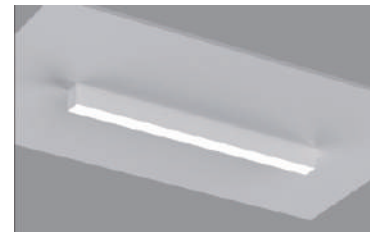

SILO SERIES

ARCHITECTURAL STRIP FIXTURES

DESCRIPTION

Reno Lighting's new Silo Series Architectural Linear Strip allows for unlimited creativity and flexibility in lighting design. We have a wide range of architectural profiles for any lighting project and application. Enjoy the versatility of a wall mount, ceiling mount, pendant mount, and trimless drywall application options. Welcome to the new trend in lighting!

CONNECTION

90° CONNECTION

X - CONNECTION

T - CONNECTION

INSTALLATION

SUSPENSION INSTALLATION

WALL INSTALLATION

RECESSED INSTALLATION