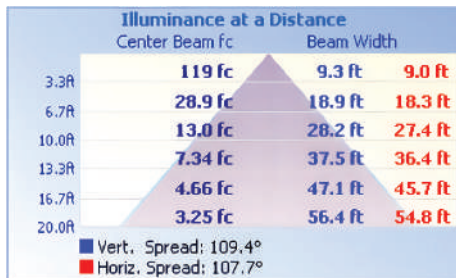

Date:

Type:

Project Name:

Part Number:

DIMENSION

LUMINOUS EMITTANCE

8W

13W

15W

30W

40W

50W