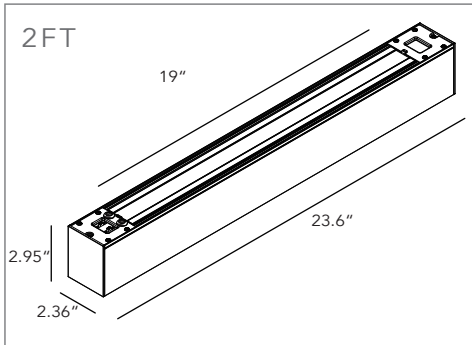

Date:

Type:

Project Name:

Part Number:

DIMENSION