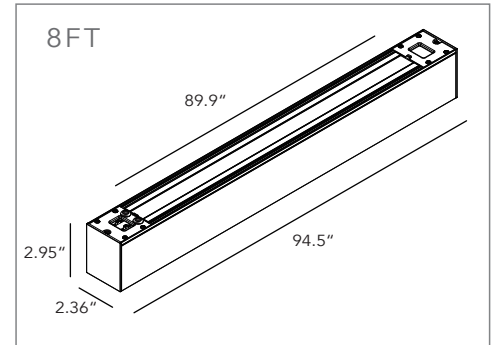

Date:

Type:

Project Name:

Part Number:

DIMENSION