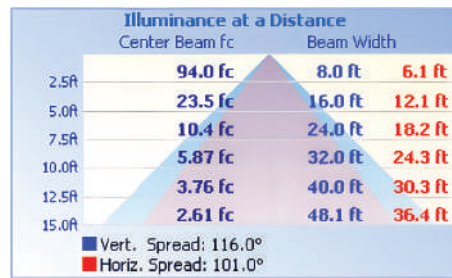

Date:

Type:

Project Name:

Part Number:

DIMENSION

LUMINOUS EMITTANCE

8W

13W