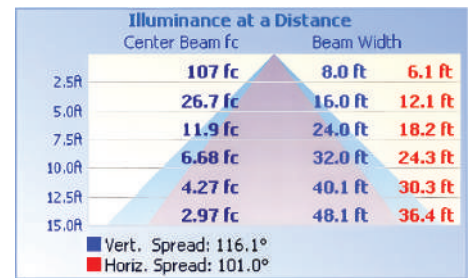

Date:

Type:

Project Name:

Part Number:

DIMENSION

LUMINOUS EMITTANCE

8W

13W

15W

30W

40W

50W