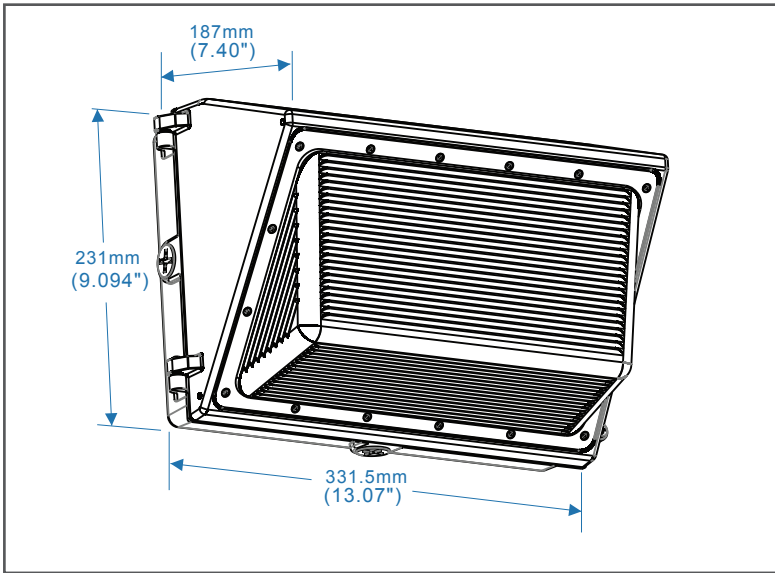

APPLICATIONS

- Commercial Building
- Exterior Parking
- School and Hospital

SPECIFICATION

ORDER #	MODEL #	WATTS	VOLTAGE(V)	HOUR RATING	BEAM ANGLE	INITIAL LUMENS	CCT(K)
R51021	RENO-WP-40W-DV-MCCT	40W	120-347V	50,000	110°	5000	3000K/4000K/5000K
R51022	RENO-WP-60W-DV-MCCT	60W	120-347V	50,000	110°	7200	3000K/4000K/5000K
R51023	RENO-WP-90W-DV-MCCT	90W	120-347V	50,000	110°	10800	3000K/4000K/5000K
R51008	RENOWP-120W/120-347V/4K	120W	120-347V	50,000	110°	14000	4000K
R51009	RENOWP-120W/120-347V/5K	120W	120-347V	50,000	110°	14000	5000K

Date:	Type:
Project Name:	Part Number:

DIMENSION

LUMINOUS EMITTANCE