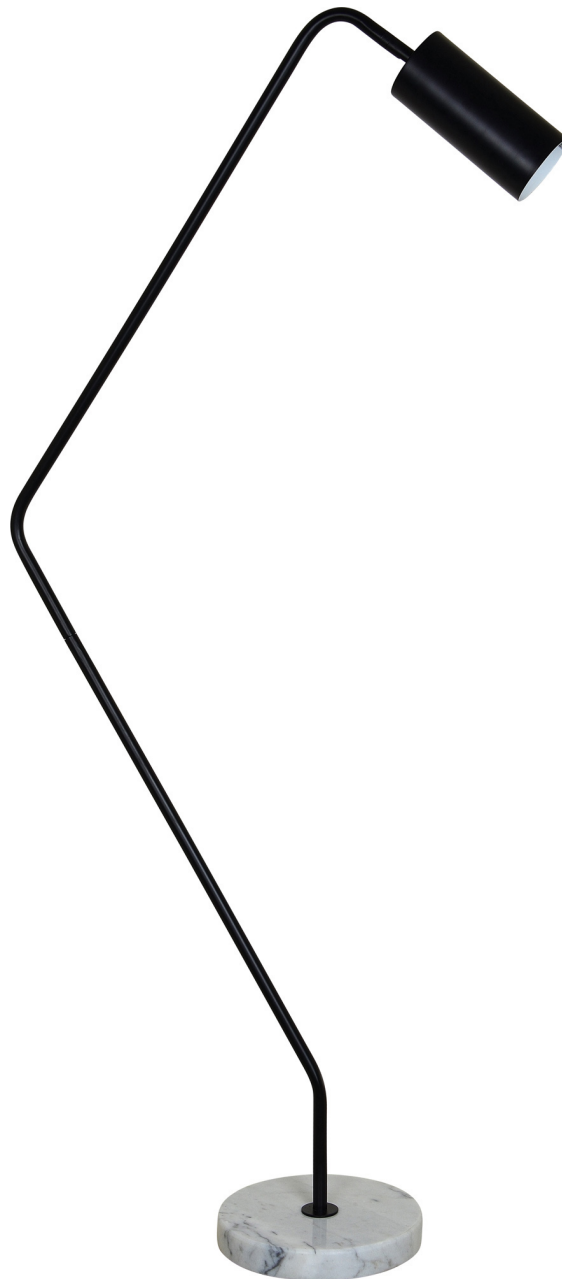

Renwil | Serpentina

R renwil.com/en/product/serpentina-LPF3113.html

SERPENTINA

Style: LPF3113 | Dimensions : OAH: 63.5"H X 11"W X 23.25"D

Floor Lamp - Iron - Matte Black Finish - White Marble - Foot Switch - Max. 40W - E26 Socket

Artist: Jennifer Attie