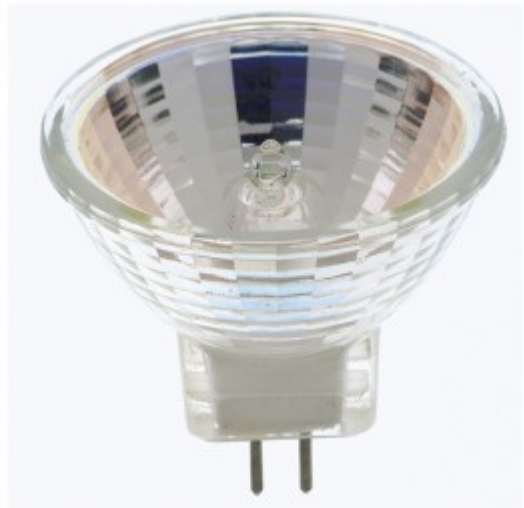

S3444

10MR11/FL/30/12V
10 watt; Halogen; MR11; Clear; 2000 Average rated hours; G4 base; 12 volts; Carded

Features

- Bright, Crisp light
- UV-Filter halogen capsule
- Uniform light output
- 12 volt

S3444

Item Number	UPC	Watts	Voltage	Lamp Shape	Base	ANSI Base	Lamp Code
S3444	045923034442	10	12	MR11	Bi-Pin GZ4	GZ4	10MR11/FL/30/12V
MOL In Inches	MOD In Inches	Filament	Initial Lumens	Kelvin Temp	Color	Average Rated Hours	Pack
1-1/4"	1-3/8"	C-6	75	2900	Warm White	2000	120/12
Package Type	Beam Spread Deg	Lens	CBCP	Dimmable/Non-Dimmable	CEC Status	RoHS Compliant	
CD/1	30	N	150	Dimmable	Not CEC Compliant	Yes	