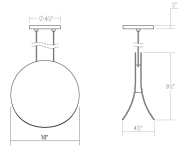

Malibu Discs LED Pendant Spec Sheet

SKU: 1766.03 Learn more at [sonnemanlight.com](https://sonnemanlight.com/malibu-discs-led-pendant)
<https://sonnemanlight.com/malibu-discs-led-pendant>

Size: 10"
Color/Finish: Satin White

Dimensions

Height: 10
Width: 10
Length: 4.75
Canopy/Backplate/Base: 4.5"
Hanging Details: 6' Adjustable Cord

Electrical Specs

Bulb(s) Included?: Yes
Bulb 1 Type: Integral LED
Bulb Quantity: 1
Input Voltage: 120VAC
Wattage: 22
Initial Lumens: 2000
Delivered Lumens: 1400
Color Temperature: 3000K
CRI: 90
Power Supply Type: Driver
Power Supply Quantity: 1
Power Supply Location: Outlet Box
Dimming Type: TRIAC/ELV