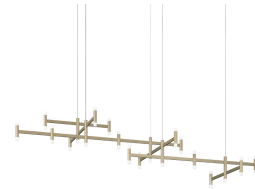

Systema Staccato Offset Pendant Spec Sheet

SKU: 1789.14 Learn more at sonnemanlight.com
<https://sonnemanlight.com/systema-staccato-offset-pendant>

Size: Long
Color/Finish: Painted Brass

Dimensions

Height: 30
Length: 99
Diameter: 48

Electrical Specs

Bulb(s) Included?: Yes
Bulb 1 Type: Integral LED
Bulb Quantity: 35
Input Voltage: 120-277VAC
Wattage: 105
Initial Lumens: 10500
Delivered Lumens: 5250
Color Temperature: 3000K
CRI: 90
Power Supply Type: Driver
Power Supply Quantity: 2
Power Supply Location: Canopy
Dimming Type: TRIAC/ELV/0-10V

Installation

Cord Length: 20' Adjustable Cable
Minimum Hanging Height: 28.5
Maximum Hanging Height: 270

General Listings

Certification: cETL

Available Finishes

Available Finishes: Bright Satin Aluminum, Satin Black, Painted Brass

Shade

Shade 1 Material: Frosted Acrylic

Notes