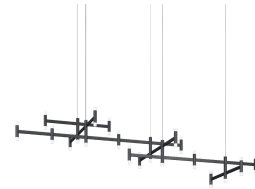

# Systema Staccato Offset Pendant Spec Sheet

SKU: 1789.25    Learn more at [sonnemanlight.com](https://sonnemanlight.com)  
<https://sonnemanlight.com/systema-staccato-offset-pendant>

**Size:** Long  
**Color/Finish:** Satin Black

## Dimensions

**Height:** 30  
**Length:** 99  
**Diameter:** 48

## Electrical Specs

**Bulb(s) Included?:** Yes  
**Bulb Quantity:** 35  
**Input Voltage:** 120-277VAC  
**Wattage:** 105  
**Initial Lumens:** 10500  
**Color Temperature:** 3000K  
**CRI:** 90  
**Power Supply Type:** Driver  
**Power Supply Quantity:** 2  
**Power Supply Location:** Canopy  
**Dimming Type:** TRIAC/ELV/0-10V

## Installation

**Cord Length:** 20' Adjustable Cable  
**Minimum Hanging Height:** 28.5  
**Maximum Hanging Height:** 270