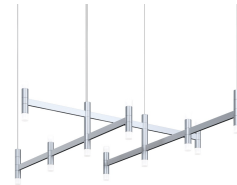

Systema Staccato Hash Pendant Spec Sheet

SKU: 1790.16 Learn more at sonnemanlight.com
<https://sonnemanlight.com/systema-staccato-hash-pendant>

Size: Small
Color/Finish: Bright Satin Aluminum

Dimensions

Height: 11.75
Length: 41.875
Diameter: 48

Electrical Specs

Bulb(s) Included?: Yes
Bulb 1 Type: Integral LED
Bulb Quantity: 16
Input Voltage: 120-277VAC
Wattage: 48
Initial Lumens: 6460
Delivered Lumens: 3230
Color Temperature: 3000K
CRI: 90
Power Supply Type: Driver
Power Supply Quantity: 1
Power Supply Location: Canopy
Dimming Type: TRIAC/ELV/0-10V

Installation

Cord Length: 20' Adjustable Cable
Minimum Hanging Height: 14.25
Maximum Hanging Height: 251.75

General Listings

Certification: cETL

Available Finishes

Available Finishes: Bright Satin Aluminum, Satin Black, Painted Brass