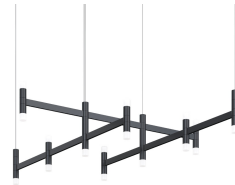

Systema Staccato Hash Pendant Spec Sheet

SKU: 1790.25 Learn more at sonnemanlight.com
<https://sonnemanlight.com/systema-staccato-hash-pendant>

Size: Small
Color/Finish: Satin Black

Dimensions

Height: 11.75
Length: 41.875
Diameter: 48

Electrical Specs

Bulb(s) Included?: Yes
Bulb 1 Type: Integral LED
Bulb Quantity: 16
Input Voltage: 120-277VAC
Wattage: 48
Initial Lumens: 6460
Delivered Lumens: 3230
Color Temperature: 3000K
CRI: 90
Power Supply Type: Driver
Power Supply Quantity: 1
Power Supply Location: Canopy
Dimming Type: TRIAC/ELV/0-10V

Installation

Cord Length: 20' Adjustable Cable
Minimum Hanging Height: 14.25
Maximum Hanging Height: 251.75

General Listings

Certification: cETL

Available Finishes

Available Finishes: Bright Satin Aluminum, Satin Black, Painted Brass

Shade

Shade 1 Material: Frosted Acrylic

Notes