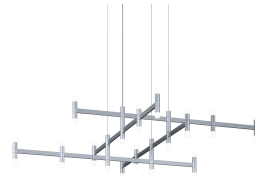

Systema Staccato Hash Pendant Spec Sheet

SKU: 1791.16 Learn more at sonnemanlight.com
<https://sonnemanlight.com/systema-staccato-hash-pendant>

Size: Standard
Color/Finish: Bright Satin Aluminum

Dimensions

Height: 16.5
Length: 69.75
Diameter: 48

Electrical Specs

Bulb(s) Included?: Yes
Bulb 1 Type: Integral LED
Bulb Quantity: 28
Input Voltage: 120-277VAC
Wattage: 84
Initial Lumens: 8400
Delivered Lumens: 4200
Color Temperature: 3000K
CRI: 90
Power Supply Type: Driver
Power Supply Quantity: 1
Power Supply Location: Canopy
Dimming Type: TRIAC/ELV/0-10V

Installation

Cord Length: 20' Adjustable Cable
Minimum Hanging Height: 19
Maximum Hanging Height: 256.5

General Listings

Certification: cETL

Available Finishes

Available Finishes: Bright Satin Aluminum, Satin Black, Painted Brass