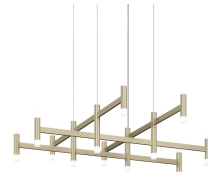

# Systema Staccato Square Pendant Spec Sheet

SKU: 1792.14 Learn more at [sonnemanlight.com](https://sonnemanlight.com)  
<https://sonnemanlight.com/systema-staccato-square-pendant>

**Color/Finish:** Painted Brass

## Dimensions

**Height:** 11.75  
**Length:** 43.125  
**Diameter:** 48

## Installation

**Cord Length:** 20' Adjustable Cable  
**Minimum Hanging Height:** 14.25  
**Maximum Hanging Height:** 251.75