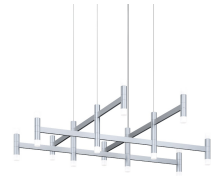

Systema Staccato Square Pendant Spec Sheet

SKU: 1792.16 Learn more at sonnemanlight.com
<https://sonnemanlight.com/systema-staccato-square-pendant>

Color/Finish: Bright Satin Aluminum
(.16)

Dimensions

Height: 11.75
Length: 43.125
Diameter: 48

Electrical Specs

Bulb(s) Included?: Yes
Bulb 1 Type: Integral LED
Bulb Quantity: 20
Input Voltage: 120-277VAC
Wattage: 60
Initial Lumens: 6000
Delivered Lumens: 3000
Color Temperature: 3000K
CRI: 90
Power Supply Type: Driver
Power Supply Quantity: 1
Power Supply Location: Canopy
Dimming Type: TRIAC/ELV/0-10V

Installation

Cord Length: 20' Adjustable
Cable
**Minimum Hanging
Height:** 14.25
**Maximum Hanging
Height:** 251.75

General Listings

Certification: cETL

Available Finishes

Available Finishes: Bright Satin Aluminum,
Satin Black, Painted Brass