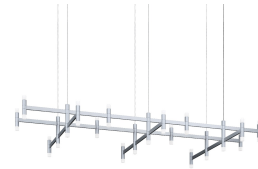

Systema Staccato Rectangle Pendant Spec Sheet

SKU: 1794.16 Learn more at sonnemanlight.com
<https://sonnemanlight.com/systema-staccato-rectangle-pendant>

Color/Finish: Bright Satin Aluminum

Dimensions

Height: 11.75
Length: 43.125
Diameter: 48

Electrical Specs

Bulb(s) Included?: Yes
Bulb 1 Type: Integral LED
Bulb Quantity: 34
Input Voltage: 120-277VAC
Wattage: 102
Initial Lumens: 10200
Delivered Lumens: 5100
Color Temperature: 3000K
CRI: 90
Power Supply Type: Driver
Power Supply Quantity: 2
Power Supply Location: Canopy
Dimming Type: TRIAC/ELV/0-10V

Installation

Cord Length: 20' Adjustable Cable
Minimum Hanging Height: 14.25
Maximum Hanging Height: 251.75

General Listings

Certification: cETL

Available Finishes

Available Finishes: Bright Satin Aluminum, Satin Black, Painted Brass