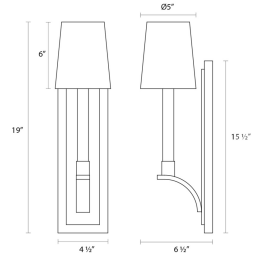

Curva Sconce Spec Sheet

SKU: 1825.13W Learn more at sonnemanlight.com
<https://sonnemanlight.com/curva-sconce>

Color/Finish: Satin Nickel

Dimensions

Height: 19"
Width: 5"
Extends: 6.5"
Minimum Extension: 6.5"
Maximum Extension: 6.5"

Carton 1 L x W x H: 20" X 10" X 9"
Carton 1 Gross Weight: 11 LBS

General Listings

Certification: cUL

Available Finishes

Available Finishes: Polished Nickel, Satin Nickel

Shade

Shade 1 Material: Silk Shantung