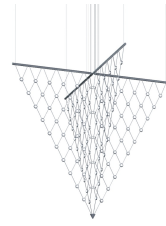

# Constellation Galaxy Matrix Small Arrow LED Pendant Spec Sheet

SKU: 1884.16C    Learn more at [sonnemanlight.com](https://sonnemanlight.com)  
<https://sonnemanlight.com/517>

**Size:** Small  
**Color/Finish:** Bright Satin Aluminum

## Dimensions

**Height:** 71  
**Width:** 58  
**Length:** 58  
**Depth:** 58  
**Diameter:** 48