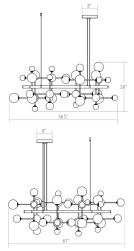

Nebula Square Pendant Spec Sheet

SKU: 2065.13 Learn more at sonnemanlight.com
<https://sonnemanlight.com/nebula-square-pendant>

Size: Standard
Color/Finish: Satin Nickel

Dimensions

Height: 26"
Width: 61"
Length: 56.75"
Hanging Details: 6' Adjustable Cord/Cable

Electrical Specs

Bulb(s) Included?: Yes
Bulb Quantity: 15
Input Voltage: 100-277VAC
Wattage: 3
Initial Lumens: 15900
Color Temperature: 3000K
CRI: 90
Power Supply Type: Driver
Power Supply Quantity: 2
Power Supply Location: Canopy
Dimming Type: TRIAC/ELV/0-10V

Installation

Installation: Licensed electrician required
Not Compatible
Sloped Ceiling Compatible?:
Minimum Hanging Height: 26"
Maximum Hanging Height: 85"

Shipping

Carton 1 L x W x H: 32" X 20" X 19"
Carton 1 Gross Weight: 29 LBS
Carton 2 L x W x H: 46" X 18" X 21"