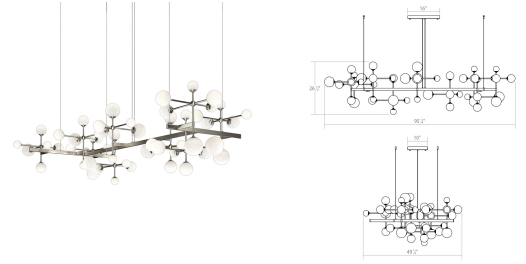

Nebula Zig Zag Pendant Spec Sheet

SKU: 2067.13 [Learn more at sonnemanlight.com](https://sonnemanlight.com)
<https://sonnemanlight.com/nebula-zig-zag-pendant>

Color/Finish: Satin Nickel

Dimensions

Height: 26.5"
Width: 95.5"
Length: 49.5"
Hanging Details: 6' Adjustable Cord/Cable

Electrical Specs

Bulb(s) Included?: Yes
Bulb Quantity: 19
Input Voltage: 100-277VAC
Wattage: 3
Initial Lumens: 17800
Color Temperature: 3000K
CRI: 90
Power Supply Type: Driver
Power Supply Quantity: 2
Power Supply Location: Canopy
Dimming Type: TRIAC/ELV/0-10V

Installation

Installation: Licensed electrician required
Adapter Available
Sloped Ceiling Compatible?:
Minimum Hanging Height: 26.5"
Maximum Hanging Height: 85"

Shipping

Carton 1 L x W x H: 64" X 20" X 19"
Carton 1 Gross Weight: 33 LBS
Carton 2 L x W x H: 64" X 18" X 21"

General Listings

Features: Damp Rated
Certification: cETL

Available Finishes

Available Finishes: Satin Black, Satin Nickel

Shade

Shade 1 Material: White Cased Glass
Shade 2 Material: White Cased Glass
Shade 3 Material: White Cased Glass
Shade 3 Color: White
Shade 3 Height: 4.75"