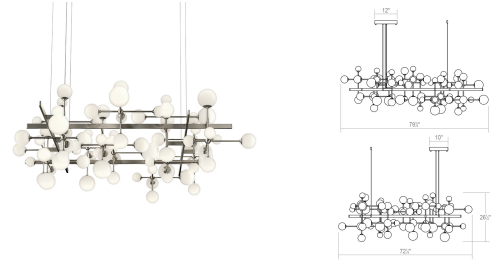

Nebula Square Pendant Spec Sheet

SKU: 2068.13 Learn more at sonnemanlight.com
<https://sonnemanlight.com/nebula-square-pendant>

Size: Large
Color/Finish: Satin Nickel

Dimensions

Height: 26.5"
Width: 79.75"
Length: 72.25"
Hanging Details: 6' Adjustable Cord/Cable

Electrical Specs

Bulb(s) Included?: Yes
Bulb Quantity: 31
Input Voltage: 100-277VAC
Wattage: 3
Initial Lumens: 27700
Color Temperature: 3000K
CRI: 90
Power Supply Type: Driver
Power Supply Quantity: 2
Power Supply Location: Canopy
Dimming Type: 0-10V

Installation

Installation: Licensed electrician required
Not Compatible
Sloped Ceiling Compatible?:
Minimum Hanging Height: 26.5"
Maximum Hanging Height: 85"

Shipping

Carton 1 L x W x H: 79" X 19" X 21"
Carton 2 L x W x H: 32" X 20" X 13"
Carton 3 L x W x H: 32" X 20" X 13"

General Listings

Features: Damp Rated
Certification: cETL

Available Finishes

Available Finishes: Satin Black, Satin Nickel

Shade

Shade 1 Material: White Cased Glass
Shade 2 Material: White Cased Glass
Shade 3 Material: White Cased Glass
Shade 3 Color: White
Shade 3 Height: 4.75"