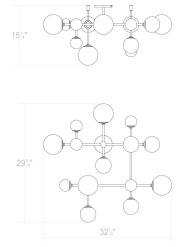

Sabon Semi-Flush Mount Spec Sheet

SKU: 2069.13 Learn more at sonnemanlight.com
<https://sonnemanlight.com/sabon-semi-flush-mount>

Color/Finish: Satin Nickel

Dimensions

Height: 15.25
Width: 32.25
Length: 31
Canopy/Backplate/Base: 4.5"

Electrical Specs

Bulb(s) Included?: Yes
Bulb 1 Type: Integral LED
Bulb Quantity: 5
Input Voltage: 120VAC
Wattage: 3
Initial Lumens: 4600
Delivered Lumens: 2500
Color Temperature: 3000K
CRI: 90
Power Supply Type: Driver
Power Supply Quantity: 1
Power Supply Location: Outlet Box
Dimming Type: TRIAC/ELV

Installation

Installation: Licensed electrician required

General Listings

Features: Damp Rated
Certification: cETL

Available Finishes

Available Finishes: Satin Black, Satin Nickel

Shade

Shade 1 Material: White Cased Glass
Shade 2 Material: White Cased Glass
Shade 3 Material: White Cased Glass
Shade 3 Color: White
Shade 3 Height: 4.75