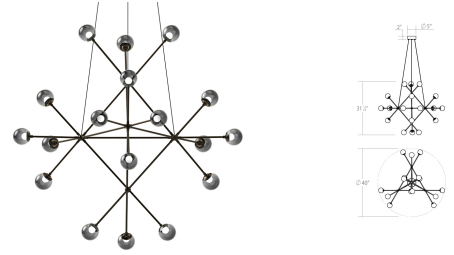

Proton Beta Pendant Spec Sheet

SKU: 2084.37K Learn more at sonnemanlight.com
<https://sonnemanlight.com/proton-beta-pendant>

Color/Finish: Polished Black Nickel
w/Smoke Glass

Dimensions

Height: 34
Diameter: 40
Canopy/Backplate/Base: 5"
Hanging Details: 6' Adjustable Cord

Electrical Specs

Bulb(s) Included?: Yes
Bulb 1 Type: Integral LED
Bulb Quantity: 18
Input Voltage: 120VAC
Wattage: 48
Initial Lumens: 3960
Delivered Lumens: 2520
Color Temperature: 3000K
CRI: 90
Power Supply Type: Driver
Power Supply Quantity: 1
Power Supply Location: Canopy
Dimming Type: TRIAC/ELV

Installation

Installation: Licensed electrician required
Compatible
Sloped Ceiling Compatible?:

General Listings

Certification: cETL

Available Finishes

Available Finishes: Polished Black Nickel w/Smoke Glass, Polished Black Nickel w/White Crushed Glass, Satin Nickel w/White Crushed Glass

Shade

Shade 1 Material: Glass

Notes