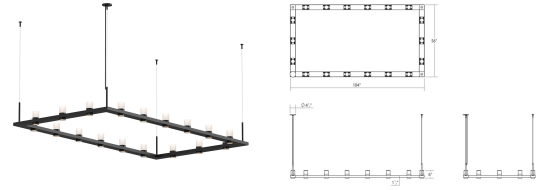

Intervals Linear Beam Pendant Spec Sheet

SKU: 20QKR48C Learn more at sonnemanlight.com
<https://sonnemanlight.com/intervals-linear-beam-pendant>

Size: 4' x 8'
Color/Finish: Satin Black w/Etched
Cylinder Uplight Trim

Dimensions

Height: 11.5
Width: 104
Length: 56
Canopy/Backplate/Base: 4.5"
Hanging Details: 10' Adjustable
Cable

Electrical Specs

Bulb(s) Included?: Yes
Bulb 1 Type: Integral LED
Bulb Quantity: 18
Input Voltage: 120-277VAC
Wattage: 82
Initial Lumens: 26000
Color Temperature: 3000K
CRI: 90
Power Supply Type: Driver
Power Supply Quantity: 8
Power Supply Location: Fixture
Dimming Type: TRIAC & ELV
@120V / 0-10V

Installation

Installation: Licensed
electrician required
Compatible
**Sloped Ceiling
Compatible?:**
**Minimum Hanging
Height:** 14.25"
**Maximum Hanging
Height:** 134.25"

General Listings

Features: Damp Rated
Certification: cETL