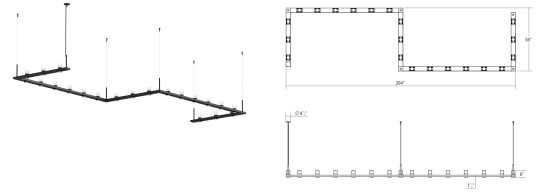

Intervals Linear Beam Pendant Spec Sheet

SKU: 20QKZ46C Learn more at sonnemanlight.com
<https://sonnemanlight.com/intervals-linear-beam-pendant>

Size: 4' x 16'
Color/Finish: Satin Black w/Etched
Cylinder Uplight Trim

Dimensions

Height: 11.5
Width: 204
Length: 56
Canopy/Backplate/Base: 4.5"
Hanging Details: 10' Adjustable
Cable

Electrical Specs

Bulb(s) Included?: Yes
Bulb 1 Type: Integral LED
Bulb Quantity: 21
Input Voltage: 120-277VAC
Wattage: 96
Initial Lumens: 30330
Color Temperature: 3000K
CRI: 90
Power Supply Type: Driver
Power Supply Quantity: 10
Power Supply Location: Fixture
Dimming Type: TRIAC & ELV
@120V / 0-10V

Installation

Installation: Licensed
electrician required
Compatible
**Sloped Ceiling
Compatible?:**
**Minimum Hanging
Height:** 14.25"
**Maximum Hanging
Height:** 134.25"

General Listings

Features: Damp Rated
Certification: cETL