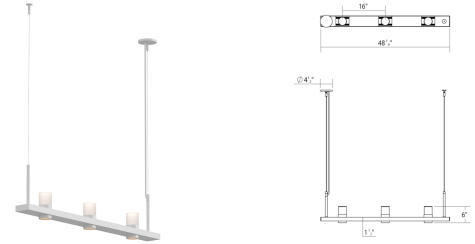

Intervals Linear Beam Pendant Spec Sheet

SKU: 20QWL04C Learn more at sonnemanlight.com
<https://sonnemanlight.com/intervals-linear-beam-pendant>

Size: 4'
Color/Finish: Satin White w/Etched
Cylinder Uplight Trim

Dimensions

Height: 11.5
Width: 48.25
Length: 4
Canopy/Backplate/Base: 4.5"
Hanging Details: 10' Adjustable
Cable

Electrical Specs

Bulb(s) Included?: Yes
Bulb 1 Type: Integral LED
Bulb Quantity: 3
Input Voltage: 120-277VAC
Wattage: 14
Initial Lumens: 4330
Color Temperature: 3000K
CRI: 90
Power Supply Type: Driver
Power Supply Quantity: 2
Power Supply Location: Fixture
Dimming Type: TRIAC & ELV
@120V / 0-10V

Installation

Installation: Licensed
electrician required
Compatible
**Sloped Ceiling
Compatible?:**
**Minimum Hanging
Height:** 14.25"
**Maximum Hanging
Height:** 134.25"

General Listings

Features: Damp Rated
Certification: cETL