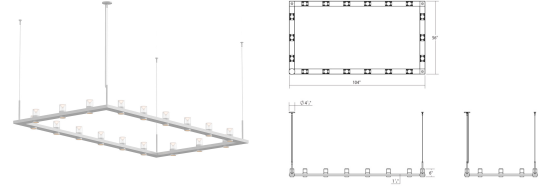

Intervals Linear Beam Pendant Spec Sheet

SKU: 20QWR48B Learn more at sonnemanlight.com
<https://sonnemanlight.com/intervals-linear-beam-pendant>

Size: 4' x 8'
Color/Finish: Satin White w/Clear w/Cone Uplight Trim

Dimensions

Height: 11.5
Width: 104
Length: 56
Canopy/Backplate/Base: 4.5"
Hanging Details: 10' Adjustable Cable

Electrical Specs

Bulb(s) Included?: Yes
Bulb 1 Type: Integral LED
Bulb Quantity: 18
Input Voltage: 120-277VAC
Wattage: 82
Initial Lumens: 26000
Color Temperature: 3000K
CRI: 90
Power Supply Type: Driver
Power Supply Quantity: 8
Power Supply Location: Fixture
Dimming Type: TRIAC & ELV @120V / 0-10V

Installation

Installation: Licensed electrician required
 Compatible
Sloped Ceiling Compatible?:
Minimum Hanging Height: 14.25"
Maximum Hanging Height: 134.25"

General Listings

Features: Damp Rated
Certification: cETL