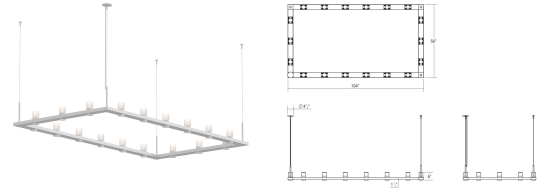

Intervals Linear Beam Pendant Spec Sheet

SKU: 20QWR48C Learn more at sonnemanlight.com
<https://sonnemanlight.com/intervals-linear-beam-pendant>

Size: 4' x 8'
Color/Finish: Satin White w/Etched
 Cylinder Uplight Trim

Dimensions

Height: 11.5
Width: 104
Length: 56
Canopy/Backplate/Base: 4.5"
Hanging Details: 10' Adjustable Cable

Electrical Specs

Bulb(s) Included?: Yes
Bulb 1 Type: Integral LED
Bulb Quantity: 18
Input Voltage: 120-277VAC
Wattage: 82
Initial Lumens: 26000
Color Temperature: 3000K
CRI: 90
Power Supply Type: Driver
Power Supply Quantity: 8
Power Supply Location: Fixture
Dimming Type: TRIAC & ELV @120V / 0-10V

Installation

Installation: Licensed electrician required
 Compatible
Sloped Ceiling Compatible?:
Minimum Hanging Height: 14.25"
Maximum Hanging Height: 134.25"

General Listings

Features: Damp Rated
Certification: cETL