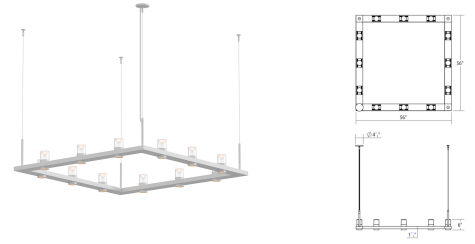

# Intervals Linear Beam Pendant Spec Sheet

SKU: 20QWS04B Learn more at [sonnemanlight.com](http://sonnemanlight.com)  
<https://sonnemanlight.com/intervals-linear-beam-pendant>

**Size:** 4' x 4'  
**Color/Finish:** Satin White w/Clear w/Cone Uplight Trim

## Dimensions

**Height:** 11.5  
**Width:** 56  
**Length:** 56  
**Canopy/Backplate/Base:** 4.5"  
**Hanging Details:** 10' Adjustable Cable

## Installation

**Installation:** Licensed electrician required  
Compatible  
**Sloped Ceiling Compatible?:**  
**Minimum Hanging Height:** 14.25"  
**Maximum Hanging Height:** 134.25"