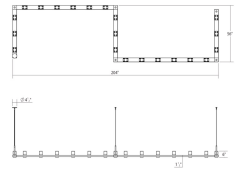

# Intervals Linear Beam Pendant Spec Sheet

SKU: 20QWZ46C    Learn more at [sonnemanlight.com](http://sonnemanlight.com)  
<https://sonnemanlight.com/intervals-linear-beam-pendant>

**Size:** 4' x 16'  
**Color/Finish:** Satin White w/Etched  
 Cylinder Uplight Trim

## Dimensions

**Height:** 11.5  
**Width:** 204  
**Length:** 56  
**Canopy/Backplate/Base:** 4.5"  
**Hanging Details:** 10' Adjustable Cable