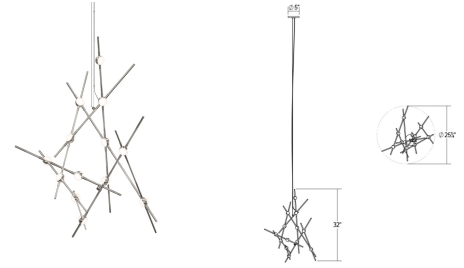

# Constellation Aquila Minor Pendant Spec Sheet

SKU: 2151.13W Learn more at [sonnemanlight.com](http://sonnemanlight.com)  
<https://sonnemanlight.com/constellation-aquila-major-pendant>

**Size:** Minor  
**Color/Finish:** Satin Nickel w/White Optical Acrylic Lens

## Dimensions

**Height:** 32  
**Diameter:** 27.75  
**Canopy/Backplate/Base:** 4.5"  
**Hanging Details:** 10' Adjustable Cord/Cable