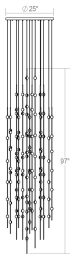

Constellation Andromeda Pendant Spec Sheet

SKU: 2164.13W Learn more at sonnemanlight.com
<https://sonnemanlight.com/constellation-andromeda-pendant>

Shape: Round
Size: 25"
Color/Finish: Satin Nickel w/White Optical Acrylic Lens

Dimensions

Height: 97
Diameter: 25
Canopy/Backplate/Base: 25"
Hanging Details: 10' Adjustable Cord

Electrical Specs

Bulb(s) Included?: Yes
Bulb 1 Type: Integral LED
Bulb Quantity: 156
Input Voltage: 100-277VAC
Wattage: 312
Initial Lumens: 34380
Delivered Lumens: 20280
Color Temperature: 3000K
CRI: 90
Power Supply Type: Driver
Power Supply Quantity: 1
Power Supply Location: Remote
Dimming Type: 0-10V

Installation

Installation: Licensed electrician required, multi-step installation
Not Compatible
Sloped Ceiling Compatible?:
Minimum Hanging Height: 98"
Maximum Hanging Height: 218"

General Listings

Certification: cETL

Available Finishes

Available Finishes: Satin Nickel w/Clear Faceted Acrylic Lens, Satin Nickel w/White Optical Acrylic Lens

Shade

Shade 1 Material: White Optical Acrylic

Notes