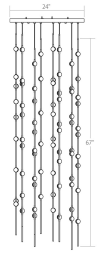

Constellation Andromeda Pendant Spec Sheet

SKU: 2165.13C Learn more at sonnemanlight.com
<https://sonnemanlight.com/constellation-andromeda-pendant>

Shape: Square
Size: 24"
Color/Finish: Satin Nickel w/Clear Faceted Acrylic Lens

Dimensions

Height: 67
Width: 24
Length: 24
Diameter: 6
Hanging Details: 10' Adjustable Cord

Electrical Specs

Bulb(s) Included?: Yes
Bulb 1 Type: Integral LED
Bulb Quantity: 96
Input Voltage: 100-277VAC
Wattage: 192
Initial Lumens: 21120
Delivered Lumens: 12460
Color Temperature: 3000K
CRI: 90
Power Supply Type: Driver
Power Supply Quantity: 1
Power Supply Location: Remote
Dimming Type: 0-10V

Installation

Installation: Licensed electrician required, multi-step installation
Not Compatible
Sloped Ceiling Compatible?:
Minimum Hanging Height: 68"
Maximum Hanging Height: 188"

General Listings

Certification: cETL

Available Finishes

Available Finishes: Satin Nickel w/Clear Faceted Acrylic Lens, Satin Nickel w/White Optical Acrylic Lens

Shade

Shade 1 Material: Clear Faceted Acrylic

Notes