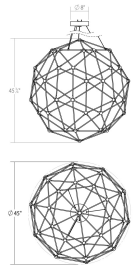

Constellation Hedron Pendant Spec Sheet

SKU: 2170.13W Learn more at sonnemanlight.com
<https://sonnemanlight.com/constellation-hedron-pendant>

Color/Finish: Satin Nickel w/White Optical Acrylic Lens

Dimensions

Height: 45.75
Diameter: 45
Canopy/Backplate/Base: 8"
Hanging Details: 6' Adjustable Cord/Cable

Electrical Specs

Bulb(s) Included?: Yes
Bulb 1 Type: Integral LED
Bulb Quantity: 40
Input Voltage: 100-277VAC
Wattage: 80
Initial Lumens: 8850
Delivered Lumens: 5200
Color Temperature: 3000K
CRI: 90
Power Supply Type: Driver
Power Supply Quantity: 1
Power Supply Location: Canopy
Dimming Type: TRIAC/ELV/0-10V