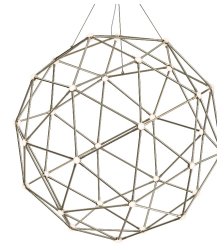

Constellation Hedron Pendant Spec Sheet

SKU: 2170.13W Learn more at sonnemanlight.com
<https://sonnemanlight.com/constellation-hedron-pendant>

Color/Finish: Satin Nickel w/White Optical Acrylic Lens

Dimensions

Height: 45.75
Diameter: 45
Canopy/Backplate/Base: 8"
Hanging Details: 6' Adjustable Cord/Cable

Electrical Specs

Bulb(s) Included?: Yes
Bulb 1 Type: Integral LED
Bulb Quantity: 40
Input Voltage: 100-277VAC
Wattage: 80
Initial Lumens: 8850
Delivered Lumens: 5200
Color Temperature: 3000K
CRI: 90
Power Supply Type: Driver
Power Supply Quantity: 1
Power Supply Location: Canopy
Dimming Type: TRIAC/ELV/0-10V

Available Finishes

Available Finishes: Polished Black Nickel w/Clear Faceted Acrylic Lens, Satin Nickel w/White Optical Acrylic Lens

Shade

Shade 1 Material: White Optical Acrylic

Notes