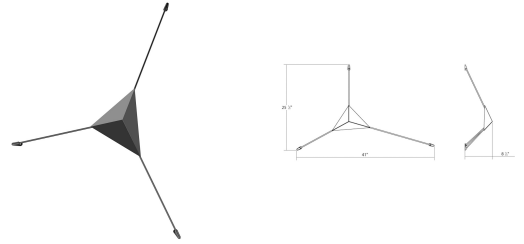

# Abstract LED Surface Mount Spec Sheet

SKU: 2181.25-M [Learn more at sonnemanlight.com](http://www.sonnemanlight.com)  
<https://sonnemanlight.com/abstract-led-surface-mount>

**Size:** Medium Reflector  
**Color/Finish:** Satin Black

## Dimensions

**Height:** 25.5  
**Width:** 41  
**Extends:** 8.25  
**Minimum Extension:** 8.25"  
**Maximum Extension:** 8.25"