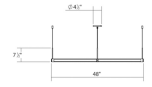

Ola LED Pendant Spec Sheet

SKU: 22QKCT01120PHA Learn more at sonnemanlight.com
<https://sonnemanlight.com/ola-led-pendant>

Size: Tri-Star
Color/Finish: Satin Black (.25)

Dimensions

Height: 7.5"
Width: 55"
Length: 2.5"
Diameter: 55"
Canopy/Backplate/Base: 6"
Hanging Details: 6" Adjustable Cord/Cable

Electrical Specs

Bulb(s) Included?: Yes
Bulb 1 Type: Integral LED
Bulb Quantity: 3
Input Voltage: 120VAC
Wattage: 36
Initial Lumens: 3300
Delivered Lumens: 2100
Color Temperature: 3000K
CRI: 90
Power Supply Type: Driver
Power Supply Quantity: 1
Power Supply Location: Canopy
Dimming Type: TRIAC/ELV

Installation

Installation: Licensed electrician required Adapter Available
Sloped Ceiling Compatible?:
Minimum Hanging Height: 10.5"

General Listings

Certification: cETL

Available Finishes

Available Finishes: Satin Black, Satin White