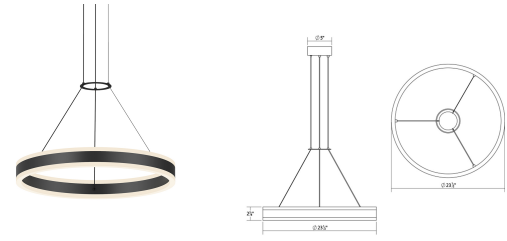

# Double Corona Ring Pendant Spec Sheet

SKU: 2303.25    Learn more at [sonnemanlight.com](https://sonnemanlight.com)  
<https://sonnemanlight.com/double-corona-ring-pendant>

**Size:** 24"  
**Color/Finish:** Satin Black

## Dimensions

**Height:** 2.75  
**Diameter:** 23.75  
**Canopy/Backplate/Base:** 5"  
**Hanging Details:** 6' Adjustable Cable

## Electrical Specs

**Bulb(s) Included?:** Yes  
**Bulb 1 Type:** Integral LED  
**Bulb Quantity:** 2  
**Input Voltage:** 120-277VAC  
**Wattage:** 51  
**Initial Lumens:** 3170  
**Delivered Lumens:** 2540  
**Color Temperature:** 3000K  
**CRI:** 90  
**Power Supply Type:** Driver  
**Power Supply Quantity:** 2  
**Power Supply Location:** Canopy  
**Dimming Type:** TRIAC & ELV @120V / 0-10V