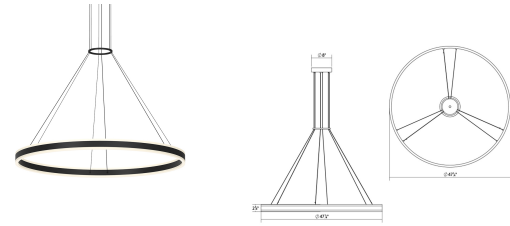

Double Corona Ring Pendant Spec Sheet

SKU: 2307.25 Learn more at sonnemanlight.com
<https://sonnemanlight.com/double-corona-ring-pendant>

Size: 48"
Color/Finish: Satin Black

Dimensions

Height: 2.75
Diameter: 47.25
Canopy/Backplate/Base: 8"
Hanging Details: 6' Adjustable Cable

Electrical Specs

Bulb(s) Included?: Yes
Bulb 1 Type: Integral LED
Bulb Quantity: 2
Input Voltage: 120-277VAC
Wattage: 102
Initial Lumens: 6210
Delivered Lumens: 5080
Color Temperature: 3000K
CRI: 90
Power Supply Type: Driver
Power Supply Quantity: 2
Power Supply Location: Canopy
Dimming Type: TRIAC & ELV @120V / 0-10V

Shade

Shade 1 Material: Frosted Acrylic

Notes